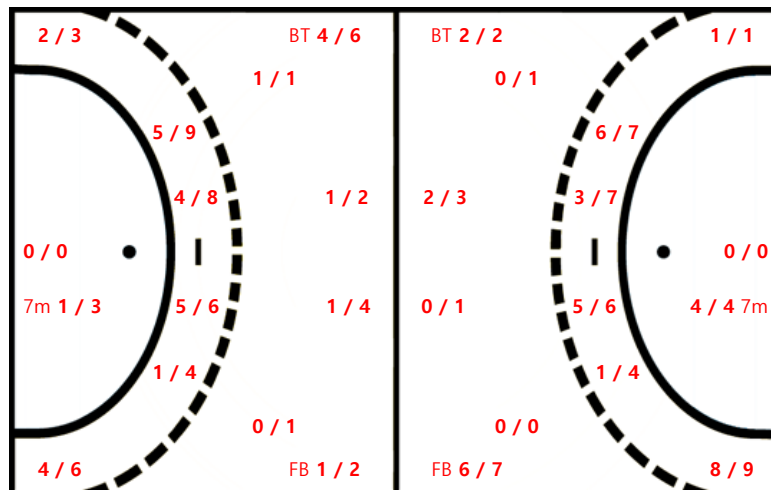

91 김은경		
0 / 0	0 / 0	0 / 1
0 / 0	0 / 0	0 / 0
0 / 0	0 / 0	0 / 0

Missed: 2

Team Goals / Shots

Team		
4 / 4	4 / 5	4 / 7
3 / 7	0 / 0	4 / 7
3 / 5	2 / 3	1 / 3

Missed: 4 Post: 2 Blocked: 2

Offense

Defense

Goalkeepers Goals / Shots