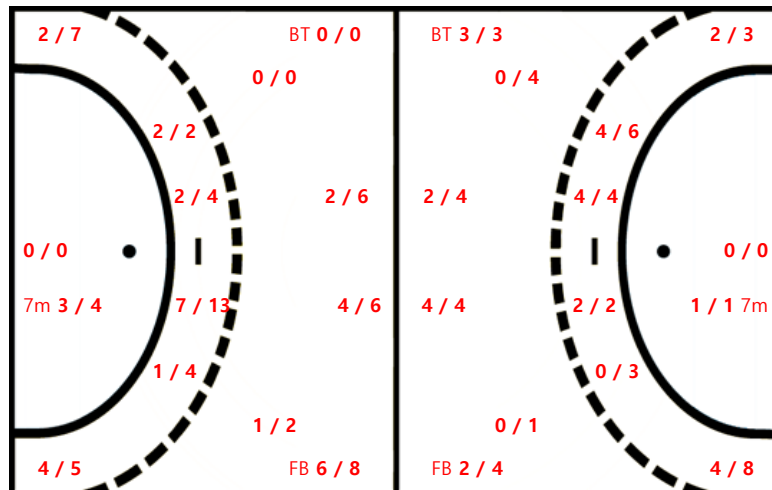

[2017 SK핸드볼코리아리그]

Shot Distribution

Referees : 채건수 / 조용현

2017.06.02 17:00 삼척실내체육관

MVP : 최수민

서울시청 28 16 : 10 23 경남개발공사 12 : 13

서울시청

Players Goals / Shots

2 송지영		
0 / 0	0 / 1	0 / 0
0 / 0	0 / 0	0 / 0
0 / 0	0 / 0	0 / 1

Post: 2

5 엄지희		
0 / 0	0 / 0	0 / 0
0 / 0	0 / 0	0 / 0
0 / 0	0 / 0	0 / 0

6 송해림		
0 / 0	0 / 0	1 / 1
1 / 1	0 / 0	0 / 0
2 / 3	0 / 1	0 / 0

Post: 1 Blocked: 1

7 강다혜		
0 / 0	0 / 0	0 / 0
0 / 0	0 / 0	0 / 0
1 / 1	0 / 0	0 / 0

9 김이슬		
0 / 0	0 / 0	0 / 0
0 / 0	0 / 0	1 / 1
0 / 0	0 / 0	0 / 0

Missed: 1

11 김효선		
1 / 1	0 / 0	1 / 2
0 / 0	0 / 0	0 / 0
0 / 0	0 / 1	0 / 1

13 박민정		
0 / 0	0 / 0	0 / 0
0 / 0	0 / 0	0 / 0
0 / 0	0 / 0	0 / 0

15 최수민		
2 / 2	0 / 0	0 / 0
0 / 0	0 / 0	2 / 2
1 / 2	0 / 1	0 / 0

Post: 1

17 김선혜		
0 / 0	0 / 0	0 / 0
2 / 3	0 / 0	0 / 2
1 / 1	0 / 1	1 / 1

20 권한나		
0 / 0	0 / 0	2 / 4
0 / 0	0 / 0	1 / 1
4 / 5	0 / 2	1 / 1

Missed: 1 Blocked: 2

21 최임정		
0 / 0	0 / 0	0 / 0
0 / 0	0 / 0	0 / 0
0 / 0	0 / 0	0 / 0

22 이한솔		
0 / 1	0 / 0	0 / 0
0 / 0	0 / 0	0 / 0
1 / 1	0 / 0	1 / 1

23 이지은		
0 / 0	0 / 0	0 / 0
0 / 0	0 / 0	0 / 0
1 / 1	0 / 0	0 / 0

Team Goals / Shots

Team		
3 / 4	0 / 1	4 / 7
3 / 4	0 / 0	4 / 6
11 / 14	0 / 6	3 / 5

Missed: 2 Post: 4 Blocked: 3

Offense

Defense

Goalkeepers Goals / Shots

12 주희		
1 / 5	0 / 0	1 / 3
0 / 4	0 / 0	1 / 3
2 / 5	1 / 5	4 / 6

16 나혜린		
0 / 0	0 / 1	0 / 0
0 / 0	0 / 0	0 / 0
1 / 1	0 / 1	0 / 0

2Min	2 Minute Suspensions	AS	Assists	BS	Block Shots	BT	Breakthroughs	RB	Rebound
DR	Disqualification with report	RC	Red cards	FB	Fast Breaks	G/S	Goals/Shots	BD	Blocked
S/S	Saves/Shots	YC	Yellow Cards	ST	Steals	TF	Technical Faults	%	Efficiency