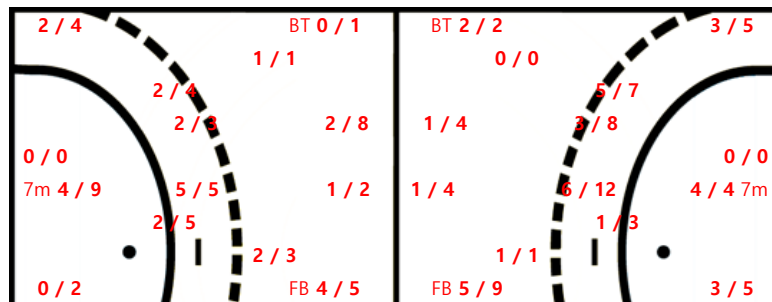

[2017 SK핸드볼코리아리그]

Shot Distribution

Referees : 김민경 / 구본옥

2017.06.04 12:00 삼척실내체육관

MVP : 손민지

경남개발공사 23 10 : 14 13 : 14 28 SK슈가글라이더즈

경남개발공사

Players Goals / Shots

6 연수진		
0 / 1	0 / 0	0 / 0
0 / 0	0 / 0	0 / 0
0 / 1	0 / 0	0 / 0

7 이유진		
0 / 0	0 / 0	0 / 0
0 / 0	0 / 0	0 / 0
0 / 0	0 / 0	0 / 0

Blocked: 1

11 김주영		
2 / 2	0 / 1	0 / 0
1 / 1	0 / 0	0 / 0
2 / 3	2 / 4	0 / 0

13 김미정		
0 / 0	0 / 0	0 / 0
0 / 0	0 / 0	0 / 0
0 / 0	0 / 0	0 / 0

14 전나영		
1 / 1	2 / 2	0 / 1
0 / 1	0 / 0	0 / 0
0 / 0	0 / 0	1 / 1

Missed: 1

17 정지희		
0 / 0	0 / 0	0 / 0
0 / 0	0 / 0	0 / 0
0 / 0	0 / 0	0 / 0

19 원미나		
0 / 1	1 / 1	2 / 2
0 / 1	0 / 0	0 / 0
2 / 3	0 / 1	1 / 3

Missed: 1 Post: 4 Blocked: 2

21 김보은		
1 / 3	0 / 0	0 / 0
1 / 1	0 / 0	0 / 0
2 / 3	1 / 1	1 / 1

Blocked: 4

24 이설화		
0 / 0	0 / 0	0 / 0
0 / 0	0 / 0	0 / 0
0 / 0	0 / 0	0 / 0

27 박하얀		
0 / 0	0 / 0	0 / 0
0 / 0	0 / 0	0 / 0
0 / 0	0 / 0	0 / 0

Team Goals / Shots

Team		
4 / 8	3 / 4	2 / 3
2 / 5	0 / 0	0 / 0
6 / 10	3 / 6	3 / 5

Missed: 2 Post: 4 Blocked: 7

Offense

Defense

Goalkeepers Goals / Shots

1 이가희		
0 / 0	0 / 0	0 / 0
0 / 0	0 / 0	0 / 0
0 / 0	0 / 0	0 / 0

12 권은희		
0 / 0	0 / 0	1 / 2
0 / 0	0 / 0	0 / 0
0 / 1	0 / 1	0 / 2

16 박새영		
2 / 3	0 / 0	1 / 4
2 / 3	0 / 0	4 / 8
1 / 7	2 / 3	2 / 9

2Min	2 Minute Suspensions	AS	Assists	BS	Block Shots	BT	Breakthroughs	RB	Rebound
DR	Disqualification with report	RC	Red cards	FB	Fast Breaks	G/S	Goals/Shots	BD	Blocked
S/S	Saves/Shots	YC	Yellow Cards	ST	Steals	TF	Technical Faults	%	Efficiency