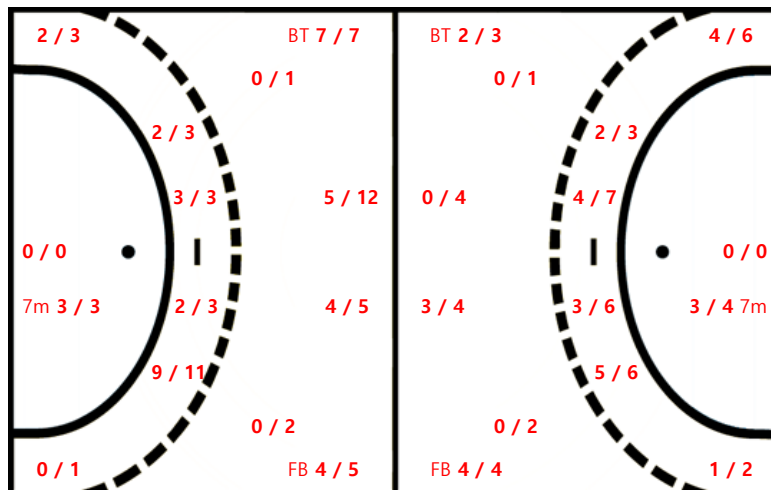

29 유소정		
0 / 0	0 / 0	0 / 0
2 / 4	0 / 0	2 / 2
0 / 1	0 / 0	3 / 3

Missed: 1

Team Goals / Shots

Team		
2 / 4	0 / 0	2 / 3
3 / 8	0 / 0	5 / 6
6 / 7	4 / 5	8 / 9

Missed: 3 Post: 2 Blocked: 1

Offense

Defense

Goalkeepers Goals / Shots