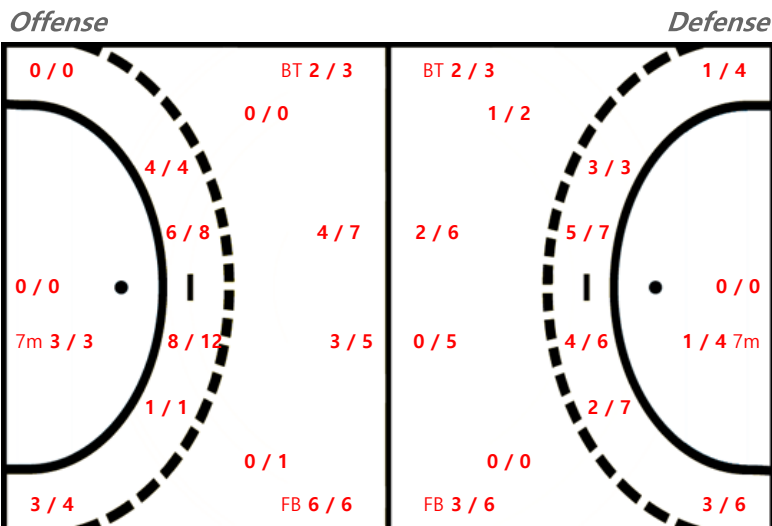

[2017 SK핸드볼코리아리그]

Shot Distribution

Referees : 채건수 / 조용현

2017.06.18 16:00 의정부 실내체육관

MVP : 김이슬

서울시청 32 ^{19:13}/_{13:9} 22 광주도시공사

서울시청

Players Goals / Shots

2 송지영		
0/0	0/0	0/0
0/0	0/0	0/0
0/0	0/0	1/1

5 엄지희		
0/0	0/0	0/0
0/0	0/0	1/1
0/0	0/0	0/0

6 송해림		
0/2	0/0	0/0
0/1	0/1	0/0
0/0	0/0	0/0

7 강다혜		
0/0	0/0	1/1
0/0	0/0	0/0
0/1	0/0	0/0

9 김이슬		
1/1	0/0	1/1
0/0	0/0	3/3
0/0	1/1	2/2

Missed: 1

11 김효선		
0/0	0/0	0/0
0/0	0/0	0/0
1/1	0/0	0/0

13 박민정		
0/0	0/0	0/0
0/0	0/0	0/0
0/0	0/0	0/0

15 최수민		
0/0	0/0	0/0
0/0	0/0	0/0
0/0	0/0	0/0

17 김선혜		
0/0	0/0	0/0
0/0	0/0	0/0
1/1	0/0	0/0

20 권한나		
0/0	0/0	3/3
0/1	0/0	0/0
2/3	5/5	2/2

Missed: 1 Post: 1

21 최임정		
0/0	0/0	0/0
0/0	0/0	0/0
0/0	0/0	0/0

22 이한솔		
1/1	0/1	0/0
1/1	0/0	0/0
0/0	0/0	1/1

23 이지은		
0/0	1/2	1/2
0/0	0/0	0/0
0/0	1/1	1/1

Team Goals / Shots

Team		
2/4	1/3	6/7
1/3	0/1	4/4
4/6	7/7	7/7

Missed: 2 Post: 1

Goalkeepers Goals / Shots

12 주희		
2/3	3/4	0/2
2/3	0/0	3/4
2/6	2/6	2/7

16 나혜린		
0/1	0/0	1/1
1/1	0/0	0/0
0/0	0/2	1/1

2Min	2 Minute Suspensions	AS	Assists	BS	Block Shots	BT	Breakthroughs	RB	Rebound
DR	Disqualification with report	RC	Red cards	FB	Fast Breaks	G/S	Goals/Shots	BD	Blocked
S/S	Saves/Shots	YC	Yellow Cards	ST	Steals	TF	Technical Faults	%	Efficiency