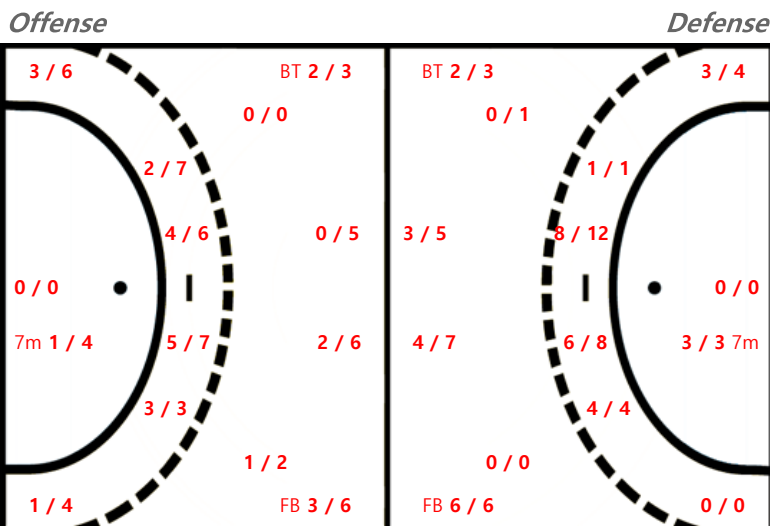

[2017 SK핸드볼코리아리그]

Shot Distribution

Referees : 채건수 / 조용현

2017.06.18 16:00 의정부 실내체육관

MVP : 김이슬

광주도시공사 22 13 : 19 9 : 13 32 서울시청

광주도시공사

Players Goals / Shots

3 강경민		
0 / 0	0 / 0	0 / 0
0 / 0	0 / 0	0 / 0
0 / 0	0 / 0	0 / 0

6 강주빈		
0 / 0	0 / 0	0 / 0
0 / 0	0 / 0	0 / 1
0 / 0	0 / 0	0 / 1

7 조하람		
0 / 0	0 / 0	0 / 0
0 / 1	0 / 0	1 / 1
1 / 2	3 / 5	1 / 1

9 서은지		
0 / 0	0 / 2	1 / 2
0 / 0	0 / 0	0 / 0
0 / 0	1 / 1	0 / 1

11 천혜수		
0 / 0	0 / 0	0 / 0
1 / 1	0 / 0	0 / 0
0 / 0	0 / 0	0 / 0

Post: 1 Blocked: 1

Missed: 1 Post: 1 Blocked: 2

Missed: 1

14 김은희		
0 / 1	0 / 0	0 / 0
0 / 0	0 / 0	0 / 0
0 / 0	0 / 0	2 / 2

15 김혜진		
0 / 0	0 / 0	0 / 0
0 / 0	0 / 0	0 / 0
0 / 0	0 / 0	0 / 0

17 정소영		
0 / 0	0 / 0	0 / 0
0 / 0	0 / 0	0 / 0
0 / 0	0 / 0	0 / 0

19 김지희		
0 / 0	0 / 0	0 / 0
0 / 0	0 / 0	0 / 0
0 / 0	0 / 0	0 / 0

20 허유진		
1 / 2	0 / 0	0 / 0
0 / 0	0 / 0	0 / 2
0 / 0	0 / 0	2 / 3

Missed: 1 Post: 1

Post: 1 Blocked: 1

21 김수정		
0 / 0	0 / 1	1 / 1
0 / 0	0 / 0	0 / 0
3 / 4	1 / 1	0 / 0

23 이수연		
0 / 0	0 / 0	0 / 0
0 / 0	0 / 0	0 / 0
0 / 0	0 / 0	0 / 0

26 서명지		
1 / 1	1 / 1	0 / 0
0 / 2	0 / 0	0 / 0
0 / 0	1 / 1	0 / 0

29 구예진		
0 / 0	0 / 0	0 / 0
0 / 0	0 / 0	0 / 0
0 / 0	0 / 0	0 / 0

Missed: 1 Post: 1 Blocked: 1

Team Goals / Shots

Team		
2 / 4	1 / 4	2 / 3
1 / 4	0 / 0	1 / 4
4 / 6	6 / 8	5 / 8

Missed: 4 Post: 5 Blocked: 5

Goalkeepers Goals / Shots

12 김예린		
0 / 0	2 / 2	1 / 4
2 / 2	1 / 1	0 / 2
1 / 3	0 / 3	0 / 4

16 박조은		
2 / 4	0 / 1	0 / 3
0 / 1	0 / 0	0 / 2
1 / 3	0 / 4	0 / 3

2Min	2 Minute Suspensions	AS	Assists	BS	Block Shots	BT	Breakthroughs	RB	Rebound
DR	Disqualification with report	RC	Red cards	FB	Fast Breaks	G/S	Goals/Shots	BD	Blocked
S/S	Saves/Shots	YC	Yellow Cards	ST	Steals	TF	Technical Faults	%	Efficiency