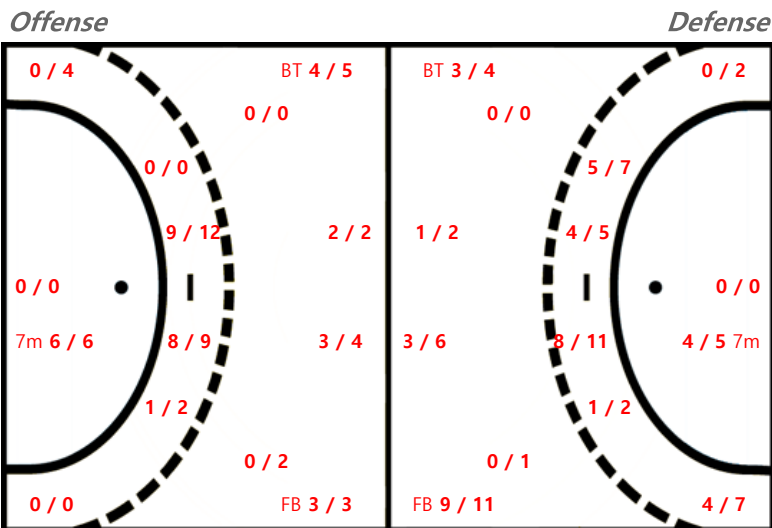

[2017 SK핸드볼코리아리그 (플레이오프)]

Shot Distribution

Referees : 자스민 클리코 / 요한손 마이클

2017.07.08 14:00 SK핸드볼전용경기장

MVP :

서울시청 29 ^{12:9}/_{17:21} 30 SK슈가글라이더즈

서울시청

Players Goals / Shots

2 송지영 1 / 1 0 / 1 0 / 0 0 / 0 0 / 0 0 / 0 0 / 1 0 / 1 0 / 0	5 엄지희 0 / 0 0 / 0 0 / 0 0 / 0 0 / 0 0 / 0 0 / 0 0 / 0 0 / 0	6 송해림 0 / 1 0 / 0 0 / 0 2 / 3 0 / 0 0 / 1 1 / 1 0 / 0 0 / 0	7 강다혜 0 / 0 0 / 0 0 / 0 1 / 1 0 / 0 0 / 0 0 / 0 0 / 0 0 / 0	9 김이슬 0 / 0 0 / 0 1 / 1 1 / 1 0 / 0 0 / 0 0 / 0 0 / 0 1 / 1
11 김효선 0 / 0 0 / 0 0 / 0 0 / 0 0 / 0 0 / 0 0 / 0 0 / 0 0 / 0	13 박민정 0 / 0 0 / 0 0 / 0 0 / 0 0 / 0 0 / 0 0 / 0 0 / 0 0 / 0	15 최수민 0 / 0 0 / 0 0 / 0 1 / 1 0 / 0 1 / 2 1 / 2 0 / 0 0 / 0	17 김선해 0 / 0 0 / 0 1 / 2 1 / 2 0 / 0 0 / 0 1 / 1 3 / 3 1 / 1	20 권한나 1 / 1 2 / 2 0 / 0 0 / 0 0 / 0 0 / 1 4 / 4 3 / 3 1 / 1
21 최임정 0 / 0 0 / 0 0 / 0 0 / 0 0 / 0 0 / 0 0 / 0 0 / 0 0 / 0	22 이한솔 0 / 0 0 / 0 0 / 0 0 / 0 0 / 0 0 / 0 0 / 0 0 / 0 0 / 0	23 이지은 0 / 0 0 / 0 0 / 0 0 / 0 0 / 0 0 / 0 0 / 0 0 / 0 0 / 0	Blocked: 1	
			Post: 1	

Team Goals / Shots

Team		
2 / 3	2 / 3	2 / 3
6 / 8	0 / 0	1 / 4
7 / 9	6 / 7	3 / 3

Post: 1   Blocked: 1

Goalkeepers Goals / Shots

12 주희		
2 / 5	0 / 1	2 / 4
1 / 4	0 / 0	2 / 8
2 / 9	3 / 6	2 / 7

16 나혜린		
0 / 0	0 / 0	0 / 0
0 / 0	0 / 0	0 / 0
0 / 0	0 / 0	0 / 0

2Min	2 Minute Suspensions	AS	Assists	BS	Block Shots	BT	Breakthroughs	RB	Rebound
DR	Disqualification with report	RC	Red cards	FB	Fast Breaks	G/S	Goals/Shots	BD	Blocked
S/S	Saves/Shots	YC	Yellow Cards	ST	Steals	TF	Technical Faults	%	Efficiency