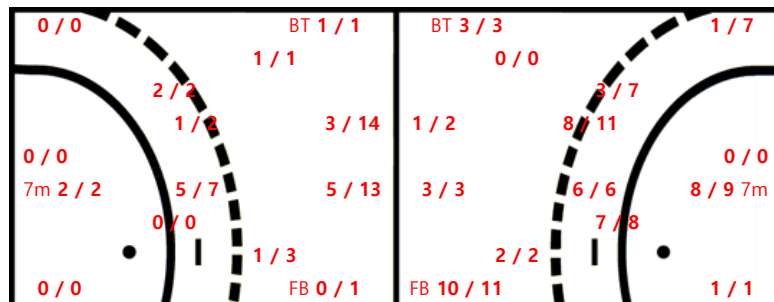

88 김승리		
0 / 0	0 / 0	0 / 0
0 / 0	0 / 0	0 / 0
0 / 0	0 / 0	0 / 0

Missed: 4 Blocked: 9

Team Goals / Shots

Team		
2 / 2	0 / 0	3 / 5
3 / 7	0 / 0	0 / 4
7 / 9	0 / 2	5 / 6

Blocked: 20
Missed: 6 Post: 3

Offense

Defense