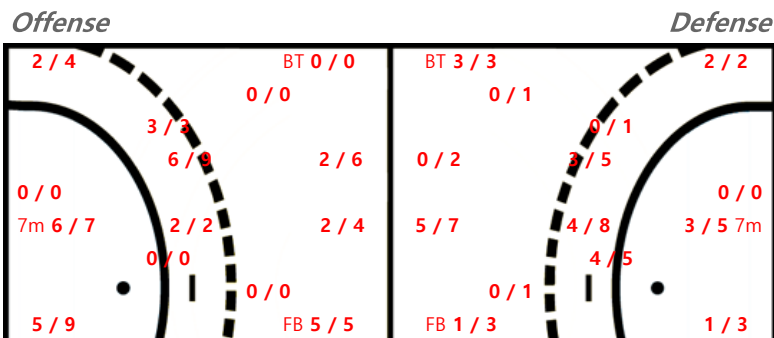

[제14회 태백산기 전국종합핸드볼대회(고등부)]

Shot Distribution

Referees : 김도연 / 지승현

2017.07.26 12:20 태백 고원체육관

MVP :

황지정보산업고등학교 28 ^{12:14}/_{16:8} 22 경남체육고등학교

황지정보산업고등학교

Players Goals / Shots

8 김수민		
1 / 1	0 / 0	0 / 0
1 / 1	0 / 0	0 / 0
1 / 2	0 / 1	0 / 1

9 최경빈		
1 / 1	1 / 1	1 / 1
0 / 0	0 / 0	0 / 0
0 / 0	1 / 2	1 / 1

Missed: 1

11 장소희		
0 / 0	0 / 0	0 / 0
0 / 0	0 / 0	0 / 0
0 / 0	0 / 0	0 / 0

15 신현지		
0 / 0	0 / 0	0 / 0
0 / 0	0 / 0	0 / 0
0 / 0	0 / 0	0 / 0

17 우빛나		
0 / 0	0 / 0	0 / 0
0 / 0	0 / 0	0 / 1
0 / 0	0 / 0	3 / 3

Post: 1 Blocked: 3

19 손민경		
1 / 1	0 / 0	0 / 0
0 / 0	0 / 0	0 / 1
1 / 1	0 / 0	0 / 1

Post: 2 Blocked: 1

21 강채원		
0 / 0	0 / 0	0 / 0
0 / 0	0 / 0	0 / 1
1 / 1	0 / 0	0 / 0

Post: 1

22 이다은		
0 / 0	0 / 0	1 / 1
0 / 0	0 / 0	2 / 2
1 / 1	1 / 1	2 / 2

24 최지혜		
4 / 4	1 / 1	1 / 2
1 / 2	0 / 0	0 / 0
0 / 0	0 / 0	0 / 0

Missed: 1

Team Goals / Shots

Team		
7 / 7	2 / 2	3 / 4
2 / 3	0 / 0	2 / 5
4 / 5	2 / 4	6 / 8

Missed: 2 Post: 4 Blocked: 4

Goalkeepers Goals / Shots

12 이민지		
2 / 7	0 / 1	1 / 6
4 / 9	0 / 0	3 / 6
0 / 1	2 / 2	2 / 4

2Min	2 Minute Suspensions	AS	Assists	BS	Block Shots	BT	Breakthroughs	RB	Rebound
DR	Disqualification with report	RC	Red cards	FB	Fast Breaks	G/S	Goals/Shots	BD	Blocked
S/S	Saves/Shots	YC	Yellow Cards	ST	Steals	TF	Technical Faults	%	Efficiency