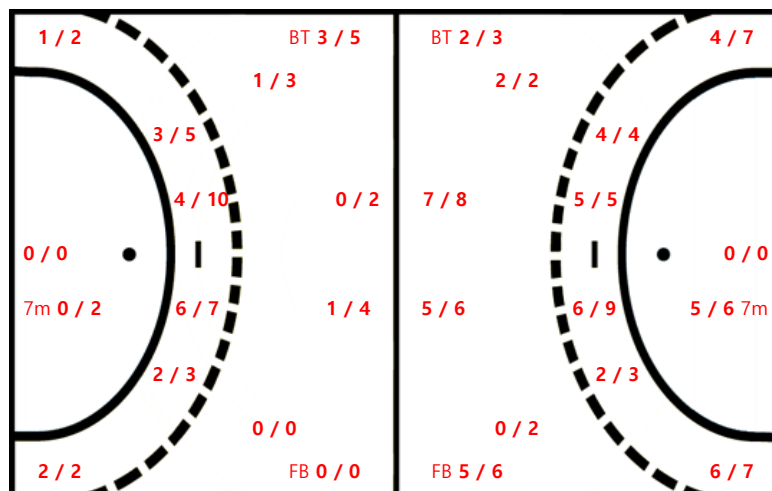

[제18회 아시아남자선수권대회 (수원체육관)]

Shot Distribution

Referees : KHALID HUSSEIN / FADHIL ORMAN

2018.01.18 15:00 수원실내체육관

MVP : SIM JAEBOK

BANGLADESH 20 8 : 21 12 : 25 46 KOREA

BANGLADESH

Players Goals / Shots

2 HAQUE		
0 / 0	0 / 0	0 / 0
0 / 1	0 / 0	1 / 3
0 / 0	1 / 2	0 / 1

Missed: 1

3 HASAN		
0 / 0	1 / 1	0 / 0
0 / 0	0 / 0	1 / 1
1 / 1	0 / 0	1 / 2

4 ALOM CHOWDHURY		
0 / 0	0 / 0	0 / 0
1 / 1	0 / 0	0 / 0
2 / 2	0 / 1	1 / 1

Missed: 1

Blocked: 2

5 AHMED		
0 / 0	0 / 0	0 / 0
0 / 0	0 / 0	1 / 1
1 / 1	0 / 0	0 / 0

6 MD.SOHEL RANA		
0 / 0	0 / 0	0 / 0
0 / 0	0 / 0	0 / 0
0 / 0	0 / 0	0 / 0

7 CHAKMA		
0 / 0	0 / 0	0 / 0
0 / 0	0 / 0	0 / 0
0 / 0	0 / 0	0 / 0

8 EMON		
0 / 0	0 / 1	1 / 2
0 / 0	0 / 0	0 / 0
0 / 0	1 / 1	1 / 2

Missed: 3

Blocked: 1

9 HOSSAIN		
0 / 0	0 / 0	0 / 0
1 / 1	0 / 0	0 / 1
0 / 1	1 / 1	2 / 4

Blocked: 1

10 MIAH		
0 / 0	0 / 0	0 / 0
0 / 0	0 / 0	0 / 0
0 / 0	0 / 0	0 / 0

Blocked: 2

11 BIPUL GHOSH		
0 / 0	0 / 0	0 / 0
0 / 0	0 / 0	0 / 0
0 / 0	0 / 0	0 / 0

13 SANI		
0 / 0	1 / 1	0 / 0
0 / 0	0 / 0	0 / 0
0 / 0	0 / 0	0 / 0

14 AWAL		
0 / 0	0 / 0	0 / 1
0 / 0	0 / 0	0 / 0
0 / 0	0 / 0	0 / 0

Team Goals / Shots

Team		
0 / 0	2 / 3	1 / 3
2 / 3	0 / 0	3 / 6
4 / 5	3 / 5	5 / 10

Missed: 5

Blocked: 6

Offense

Goalkeepers Goals / Shots

1 MD.RANA SOHEL		
0 / 2	0 / 0	0 / 1
0 / 1	0 / 0	0 / 1
0 / 1	0 / 2	0 / 1

12 RAHMAN		
0 / 4	0 / 0	2 / 3
2 / 6	0 / 0	2 / 7
0 / 7	2 / 6	0 / 12

2Min	2 Minute Suspensions	AS	Assists	BS	Block Shots	BT	Breakthroughs	RB	Rebound
DR	Disqualification with report	RC	Red cards	FB	Fast Breaks	G/S	Goals/Shots	BD	Blocked
S/S	Saves/Shots	YC	Yellow Cards	ST	Steals	TF	Technical Faults	%	Efficiency