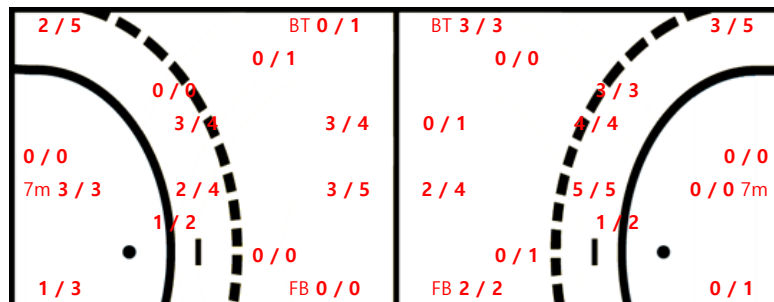

[2018 협회장배전국중고선수권대회 (중등부)]

Shot Distribution

Referees : 안순모 / 정효준

2018.03.15 13:20 성희여고체육관

MVP :

만성중학교 18 ^{7:7} 11:11 18 인화여자중학교

만성중학교

Players Goals / Shots

9 최지우		
0 / 0	0 / 0	0 / 0
0 / 0	0 / 0	0 / 0
0 / 0	0 / 0	0 / 0

10 임서영		
0 / 0	0 / 0	0 / 0
0 / 1	0 / 0	0 / 0
0 / 0	1 / 1	1 / 1

11 김승원		
0 / 0	0 / 0	0 / 0
0 / 0	0 / 0	0 / 0
1 / 1	1 / 2	1 / 1

Missed: 2

13 오현수		
1 / 1	0 / 0	3 / 3
2 / 3	0 / 0	0 / 0
1 / 2	0 / 0	2 / 2

Missed: 3

14 김도희		
0 / 0	0 / 0	0 / 0
0 / 0	0 / 0	0 / 0
0 / 0	0 / 0	0 / 0

15 안연비		
0 / 0	0 / 0	0 / 0
0 / 0	0 / 0	0 / 0
0 / 0	0 / 0	0 / 0

17 김세희		
1 / 1	0 / 0	1 / 1
0 / 0	0 / 0	1 / 2
0 / 0	1 / 1	0 / 0

Missed: 2

19 박세림		
0 / 0	0 / 0	0 / 0
0 / 0	0 / 0	0 / 0
0 / 0	0 / 0	0 / 0

20 최지현		
0 / 0	0 / 0	0 / 0
0 / 0	0 / 0	0 / 0
0 / 0	0 / 0	0 / 0

Team Goals / Shots

Team		
2 / 2	0 / 0	4 / 4
2 / 4	0 / 0	1 / 3
2 / 3	3 / 4	4 / 4

Missed: 7

Offense

Defense

Goalkeepers Goals / Shots

12 김유빈		
0 / 0	0 / 0	0 / 2
0 / 0	0 / 0	0 / 1
0 / 1	0 / 1	0 / 0

16 이주형		
2 / 4	1 / 3	2 / 5
0 / 2	0 / 0	0 / 1
0 / 1	0 / 1	0 / 1

2Min	2 Minute Suspensions	AS	Assists	BS	Block Shots	BT	Breakthroughs	RB	Rebound
DR	Disqualification with report	RC	Red cards	FB	Fast Breaks	G/S	Goals/Shots	BD	Blocked
S/S	Saves/Shots	YC	Yellow Cards	ST	Steals	TF	Technical Faults	%	Efficiency