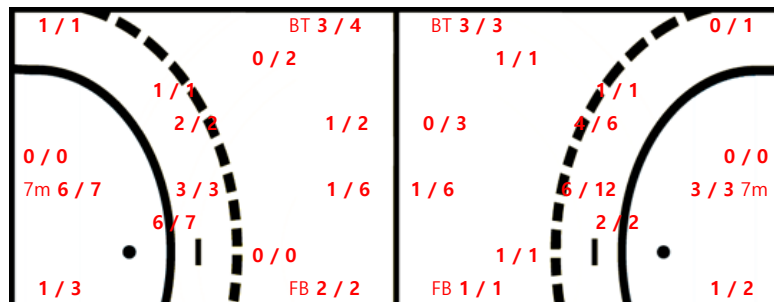

[2018 협회장배전국중고선수권대회 (중등부)]

Shot Distribution

Referees : 채건수 / 정효준

2018.03.17 11:00 성희여고체육관

MVP :

동방여자중학교 22 11:9 11:11 20 무안북중학교

동방여자중학교

Players Goals / Shots

3 박진욱		
0 / 0	0 / 0	0 / 0
0 / 0	0 / 0	0 / 0
0 / 0	0 / 0	0 / 0

8 전초롱		
0 / 0	0 / 0	0 / 0
0 / 0	0 / 0	0 / 0
0 / 0	0 / 0	0 / 0

10 방채빈		
0 / 0	0 / 0	0 / 0
0 / 0	0 / 0	1 / 1
5 / 5	3 / 3	1 / 2

13 홍주예		
0 / 0	0 / 0	1 / 1
1 / 1	0 / 0	0 / 1
0 / 0	0 / 1	0 / 0

17 오예나		
3 / 3	1 / 1	0 / 0
0 / 0	0 / 0	0 / 0
2 / 2	0 / 0	2 / 2

Missed: 3 Post: 1 Blocked: 1

18 박채은		
1 / 1	0 / 0	0 / 0
0 / 0	0 / 0	0 / 0
0 / 0	0 / 0	0 / 0

21 박세림		
0 / 0	0 / 0	0 / 0
0 / 0	0 / 0	0 / 0
0 / 0	0 / 0	0 / 0

23 방채영		
0 / 0	0 / 0	0 / 0
0 / 0	0 / 0	0 / 0
0 / 0	0 / 0	0 / 0

33 김단비		
0 / 0	0 / 0	1 / 1
0 / 0	0 / 0	0 / 1
0 / 0	0 / 0	0 / 1

Missed: 3

Team Goals / Shots

Team		
4 / 4	1 / 1	2 / 2
1 / 1	0 / 0	1 / 3
7 / 7	3 / 4	3 / 5

Missed: 6 Post: 1 Blocked: 1

Offense

Defense

Goalkeepers Goals / Shots

12 서승리		
1 / 5	1 / 1	3 / 8
2 / 4	0 / 0	1 / 2
0 / 3	0 / 4	3 / 4

2Min	2 Minute Suspensions	AS	Assists	BS	Block Shots	BT	Breakthroughs	RB	Rebound
DR	Disqualification with report	RC	Red cards	FB	Fast Breaks	G/S	Goals/Shots	BD	Blocked
S/S	Saves/Shots	YC	Yellow Cards	ST	Steals	TF	Technical Faults	%	Efficiency