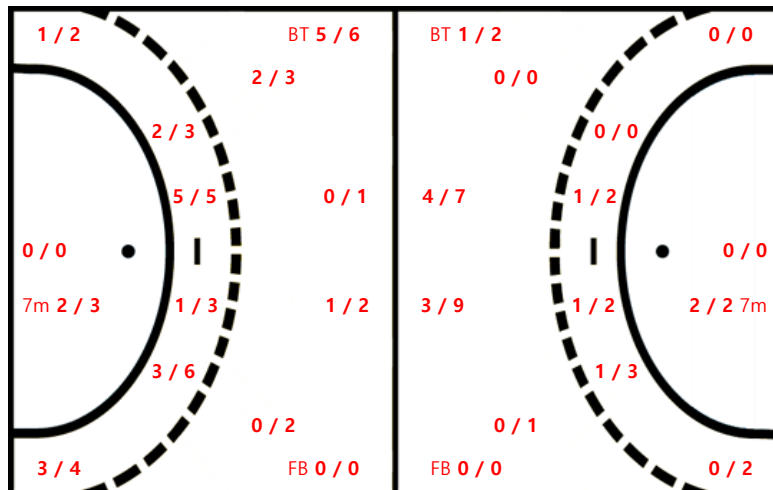

[제73회 전국종별선수권대회(초등부)]

Shot Distribution

Referees : 정효준 / 박현진

2018.04.14 12:00 정음국민체육센터

MVP :

무안초등학교 20 ^{9:6} 11:6 12 경주초등학교

무안초등학교

Players Goals / Shots

2 권연지		
2 / 2	0 / 0	0 / 0
1 / 1	0 / 0	0 / 0
0 / 0	0 / 0	2 / 2

3 배주희		
0 / 0	0 / 0	0 / 0
0 / 0	0 / 0	0 / 0
0 / 0	0 / 0	0 / 0

7 임지수		
0 / 0	0 / 2	1 / 1
3 / 3	0 / 0	0 / 0
0 / 0	0 / 1	0 / 0

9 정세희		
0 / 0	0 / 0	0 / 0
0 / 0	0 / 0	0 / 0
0 / 0	0 / 0	0 / 0

10 박희원		
0 / 0	0 / 1	0 / 0
0 / 0	0 / 0	0 / 0
0 / 0	0 / 0	0 / 0

Missed: 1 Post: 3

16 최서연		
0 / 1	0 / 0	0 / 0
0 / 0	0 / 0	0 / 0
0 / 0	0 / 0	1 / 1

Post: 1

17 서아영		
0 / 0	0 / 1	0 / 0
2 / 2	0 / 0	1 / 1
3 / 3	1 / 2	0 / 0

Missed: 1 Post: 1 Blocked: 1

18 이예은		
0 / 0	0 / 0	0 / 0
0 / 0	0 / 0	0 / 0
0 / 0	0 / 0	0 / 0

19 박규리		
0 / 0	0 / 0	0 / 0
0 / 0	0 / 0	0 / 0
0 / 0	0 / 0	0 / 0

20 김태희		
0 / 0	0 / 0	0 / 0
0 / 0	0 / 0	0 / 0
0 / 0	0 / 0	0 / 0

27 배현주		
0 / 0	0 / 0	0 / 0
0 / 0	0 / 0	0 / 0
1 / 1	1 / 1	1 / 1

Team Goals / Shots

Team		
2 / 3	0 / 4	1 / 1
6 / 6	0 / 0	1 / 1
4 / 4	2 / 4	4 / 4

Missed: 2 Post: 5 Blocked: 1

Offense

Defense

Goalkeepers Goals / Shots

1 조은솔		
0 / 0	0 / 0	0 / 0
0 / 0	0 / 0	0 / 0
0 / 0	0 / 0	0 / 0

12 김미소		
2 / 5	1 / 1	1 / 2
1 / 1	0 / 0	2 / 4
1 / 1	2 / 4	0 / 4

2Min	2 Minute Suspensions	AS	Assists	BS	Block Shots	BT	Breakthroughs	RB	Rebound
DR	Disqualification with report	RC	Red cards	FB	Fast Breaks	G/S	Goals/Shots	BD	Blocked
S/S	Saves/Shots	YC	Yellow Cards	ST	Steals	TF	Technical Faults	%	Efficiency