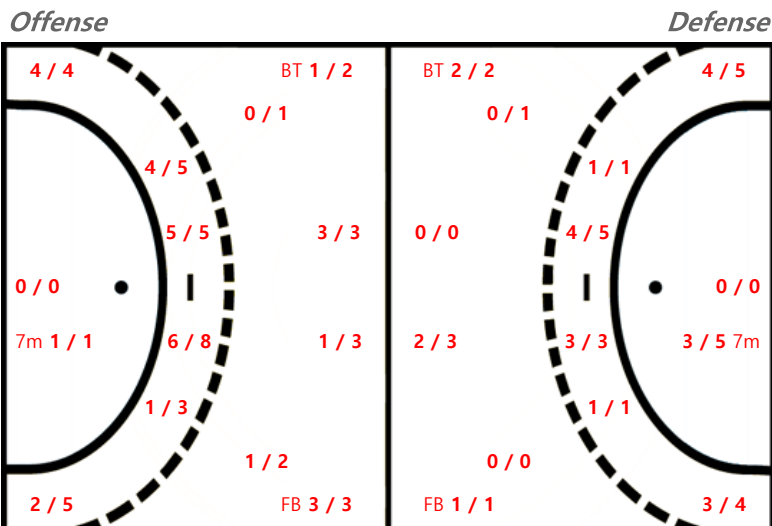

31 윤주나		
0 / 0	0 / 0	0 / 0
0 / 0	0 / 0	0 / 0
0 / 0	0 / 0	0 / 0

33 김한령		
0 / 0	0 / 0	1 / 2
1 / 2	0 / 0	0 / 0
0 / 0	0 / 0	0 / 0

88 고현서		
1 / 1	0 / 0	2 / 2
0 / 0	0 / 0	0 / 0
0 / 0	0 / 0	0 / 0

### Team Goals / Shots

Team		
3 / 4	1 / 2	6 / 8
5 / 7	0 / 0	2 / 2
4 / 4	2 / 3	5 / 5

Missed: 1 Post: 4