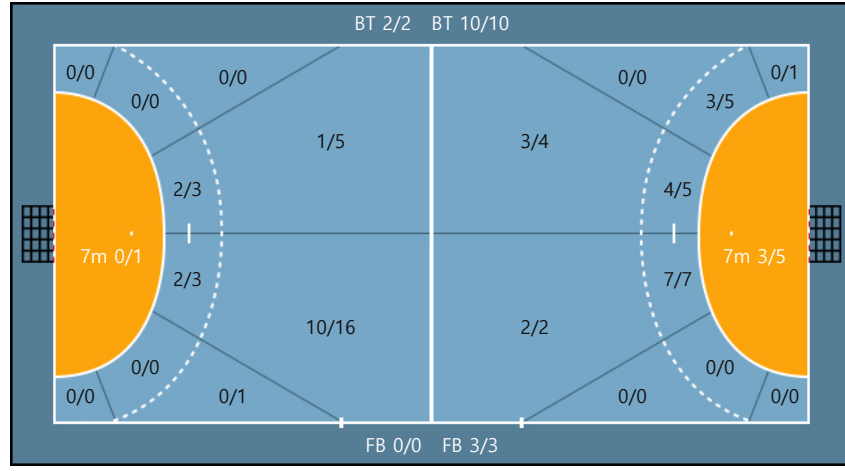

Missed: 2

Missed: 1

2018. 7. 18.

Team
Goals / Shots

Team		
0/0	0/0	4/9
1/1	0/0	2/3
3/8	1/1	4/4

Missed: 3 Post: 0 Blocked: 0

Offense

Defense