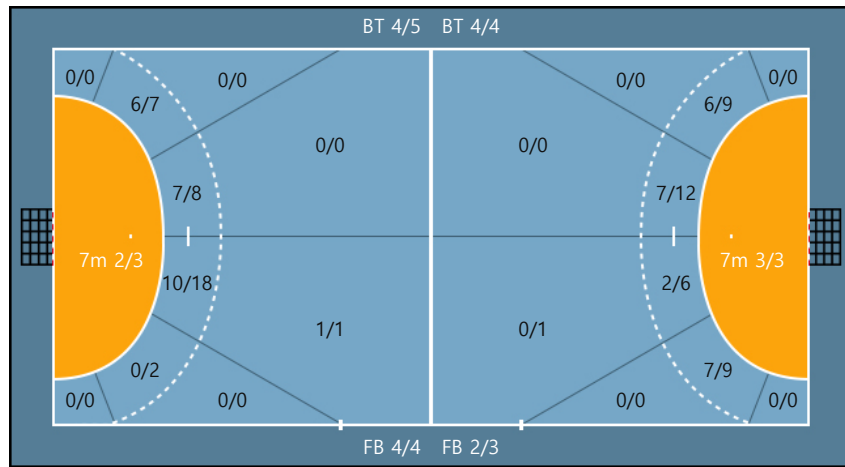

[제 15회 태백산기전국종합대회(고등부)]

Referees : 김민경 / 박현진
Technical officer : 강태구 / 장인익
MVP : -

Shot Distribution

2018. 07. 18 12:40 고원체육관

고려대학교사범대학부속고등학교   26   10 : 11   25   조선대학교부속고등학교
고려대학교사범대학부속고등학교   16 : 14

Players
Goals / Shots

2. 신준용			9. 최원준			10. 김기유			12. 정우영			13. 정근영		
0/0	0/0	0/0	0/0	0/0	0/0	0/0	0/0	0/0	0/0	0/0	0/0	0/0	0/0	1/1
0/0	0/0	0/0	0/0	0/0	1/1	0/1	0/0	0/0	0/0	0/0	0/0	0/0	0/0	0/1
1/1	0/0	0/0	0/0	0/0	0/0	1/1	0/0	0/0	0/0	0/0	0/0	0/0	0/0	1/1
Post: 1			Post: 1											
15. 김민조			16. 김승찬			20. 변서준			23. 신주용					
0/0	0/0	1/1	0/0	0/0	0/0	2/2	0/0	2/3	0/0	0/0	0/0			
1/1	0/0	0/0	0/0	0/0	0/0	2/2	0/0	0/0	0/0	0/0	1/1			
0/1	0/1	0/1	0/0	0/0	0/0	2/3	1/1	4/5	2/2	2/2	1/2			
Missed: 1						Missed: 1								

Team
Goals / Shots

Team		
2/2	0/0	4/5
3/4	0/0	2/3
6/8	3/4	6/9
Missed: 2 Post: 2 Blocked: 0		

Offense

Defense

Goalkeepers
Goals / Shots

12. 정우영		
4/5	1/1	0/0
0/3	0/0	2/2
3/4	2/2	5/7
16. 김승찬		
0/0	0/0	1/2
0/1	0/1	2/2
3/3	0/0	2/4

2Min	2 Minute Suspensions	AS	Assists	BS	Block Shots	BT	Breakthroughs	RB	Rebound
DR	Disqualification with report	RC	Red cards	FB	Fast Breaks	G/S	Goals/Shots	BD	Blocked
S/S	Saves/Shots	YC	Yellow cards	ST	Steals	TF	Technical Faults	%	Efficiency