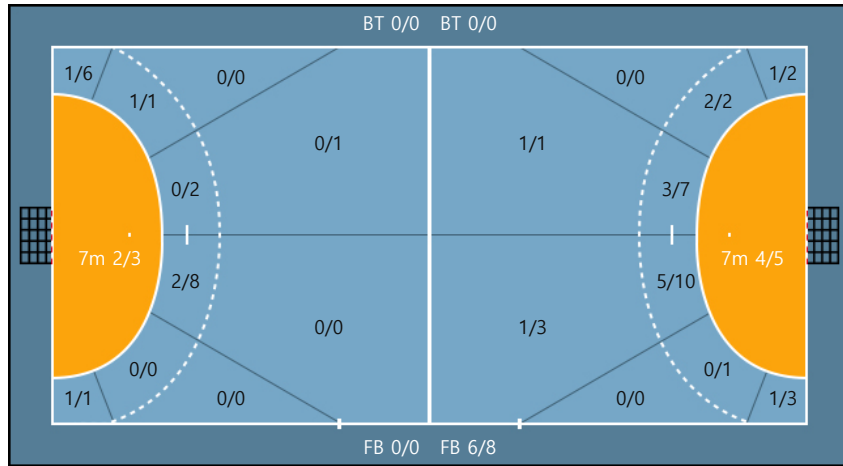

[제 15회 태백산기전국종합대회(중등부)]

Shot Distribution

2018. 07. 18 15:50 황지정산고체육관

Referees : 조용현 / 차창환
Technical officer : 김국환 / 장면호
MVP : -

의정부여자중학교   **7**   3 : 8   **18**   **정일여자중학교**
의정부여자중학교   4 : 10

Players
Goals / Shots

6. 박수아		
0/0	0/0	0/0
0/0	0/0	0/0
1/1	0/0	0/0

9. 지수현		
0/0	0/0	0/0
0/0	0/0	0/0
0/0	0/0	0/0

13. 김묘미		
0/0	0/0	0/0
0/0	0/0	0/0
0/0	0/0	0/0

14. 나지현		
0/1	0/0	0/0
0/0	1/1	0/0
1/2	0/0	1/1

16. 이주현		
0/0	0/0	0/0
0/0	0/0	0/0
0/0	0/0	0/0

Missed: 3 Post: 1

19. 김은영		
0/0	0/1	1/1
0/0	0/0	0/0
1/1	0/0	0/0

23. 김경연		
0/1	0/0	0/0
0/0	0/0	0/0
0/0	0/1	0/1

28. 이슬		
0/0	0/0	0/0
0/0	0/0	0/0
0/0	0/0	0/0

99. 이희수		
0/0	0/0	0/0
0/0	0/0	0/0
0/0	0/0	1/5

Missed: 1

Team
Goals / Shots

Team		
0/2	0/1	1/1
0/0	1/1	0/0
3/4	0/1	2/7

Missed: 4 Post: 1 Blocked: 0

Offense

Defense

Goalkeepers
Goals / Shots

16. 이주현		
1/3	0/0	1/2
2/2	1/2	6/10
3/4	1/2	3/5

2Min	2 Minute Suspensions	AS	Assists	BS	Block Shots	BT	Breakthroughs	RB	Rebound
DR	Disqualification with report	RC	Red cards	FB	Fast Breaks	G/S	Goals/Shots	BD	Blocked
S/S	Saves/Shots	YC	Yellow cards	ST	Steals	TF	Technical Faults	%	Efficiency