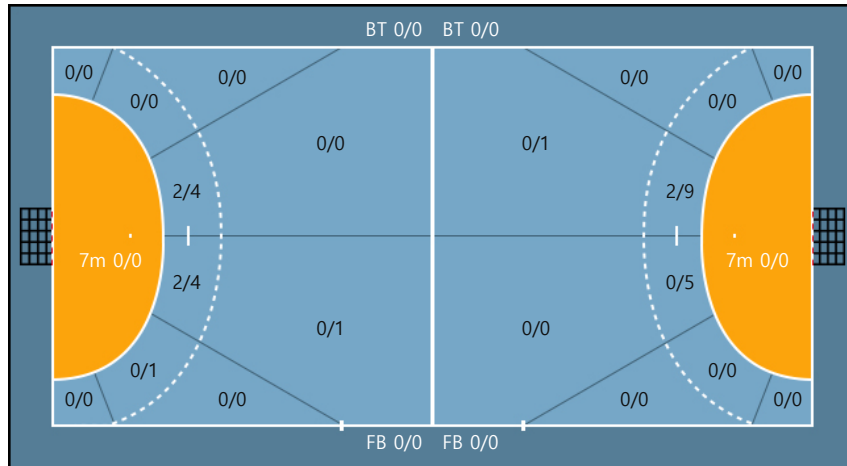

[제9회 재단이사장배 전국교육대학선수권대회(생활체육 대학부)]

Shot Distribution

2018. 10. 12 12:40 SK 핸드볼 보조경기장

Referees :
Technical officer :
MVP : -

경인교대 2 1 : 2 4 광주교대

광주교대

Players
Goals / Shots

3. 이혜진 0/0 0/0 0/0 0/0 0/0 0/0 0/0 0/0 0/0	4. 김아연 0/0 0/1 0/0 0/0 0/0 0/0 0/0 0/0 0/0 Blocked: 1	5. 정지선 0/0 0/0 0/0 0/0 0/0 0/0 0/0 0/0 0/0 Post: 1	6. 남은지 0/0 0/0 0/0 0/0 0/0 0/0 0/0 0/0 0/0	7. 배지영 0/0 0/0 0/0 0/0 0/0 0/0 0/0 0/0 0/0
8. 김지수 0/0 0/0 0/0 0/0 0/0 0/0 0/0 0/0 0/0	9. 성유진 0/0 0/0 0/0 0/0 0/0 0/0 0/0 0/0 0/1 Missed: 1 Post: 1 Blocked: 1	10. 이수민 0/0 0/0 0/0 0/0 0/0 0/0 0/0 0/0 0/0	14. 정다운 0/0 0/0 0/0 0/0 0/0 0/0 0/0 0/0 0/0	16. 안경민 0/0 0/0 0/0 0/0 0/0 0/0 0/0 0/0 0/0
18. 박도현 0/0 0/0 0/0 0/0 0/0 0/0 0/0 0/0 0/0	20. 김아람 0/0 0/0 0/0 0/0 0/0 0/0 0/0 0/0 0/0	21. 최윤아 0/0 0/0 0/0 0/0 0/0 0/0 0/0 0/0 0/0	24. 박정현 0/0 0/0 0/0 0/0 0/0 0/0 0/0 0/0 0/0	79. 정숨이 0/0 0/0 0/0 2/2 0/0 0/1 0/0 0/0 2/2
99. 서한별 0/0 0/0 0/0 0/0 0/0 0/0 0/0 0/0 0/0				

Team
Goals / Shots

Team	G	S	%
0/0	0/1	0/0	
2/2	0/0	0/1	
0/0	0/0	2/3	

Missed: 1 Post: 2 Blocked: 2

Offense

Defense

Goalkeepers
Goals / Shots

Goalkeeper	G	S	%
16. 안경민	1/3	0/2	0/1
	1/1	0/2	0/0
	0/2	0/1	0/0

2Min	2 Minute Suspensions	AS	Assists	BS	Block Shots	BT	Breakthroughs	RB	Rebound
DR	Disqualification with report	RC	Red cards	FB	Fast Breaks	G/S	Goals/Shots	BD	Blocked
S/S	Saves/Shots	YC	Yellow cards	ST	Steals	TF	Technical Faults	%	Efficiency