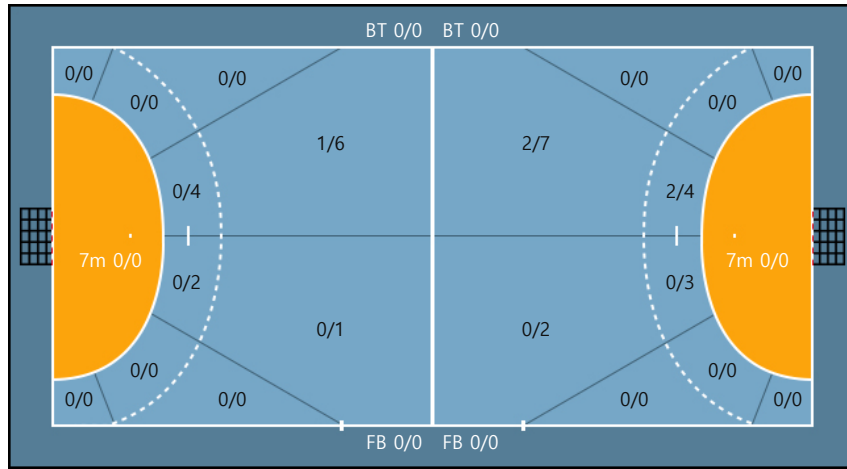

[제9회 재단이사장배 전국교육대학선수권대회(생활체육 대학부)]

Shot Distribution

2018. 10. 12 15:40 SK 핸드볼 보조경기장

Referees :
Technical officer :
MVP : -

경인교대 4 0 : 0 1 청주교대

청주교대

Players

Goals / Shots

4. 유희재		
0/0	0/1	0/0
0/0	0/1	0/0
0/0	0/1	0/1

Blocked: 1

6. 정명희		
0/0	0/0	0/0
0/0	0/0	0/0
0/0	0/0	0/0

7. 황지현		
0/0	0/0	0/0
0/0	0/0	0/0
0/0	0/0	0/0

9. 신서정		
0/0	0/1	0/0
1/1	0/1	0/0
0/0	0/0	0/0

Missed: 1

10. 이가연		
0/0	0/0	0/0
0/0	0/0	0/0
0/0	0/0	0/0

14. 민지영		
0/0	0/0	0/0
0/0	0/0	0/0
0/0	0/0	0/0

15. 최연선		
0/0	0/0	0/0
0/0	0/0	0/0
0/0	0/0	0/0

16. 양새롬		
0/0	0/0	0/0
0/0	0/0	0/0
0/0	0/0	0/0

18. 강예나		
0/0	0/1	0/0
0/2	0/0	0/0
0/0	0/0	0/0

Missed: 2

21. 이유진		
0/0	0/0	0/0
0/0	0/0	0/0
0/0	0/0	0/0

23. 이서영		
0/0	0/0	0/0
0/0	0/0	0/0
0/0	0/0	0/0

24. 김재이		
0/0	0/0	0/0
0/0	0/0	0/0
0/0	0/0	0/0

44. 윤하양		
0/0	0/0	0/0
0/0	0/0	0/0
0/0	0/0	0/0

47. 김아란		
0/0	0/0	0/0
0/0	0/0	0/0
0/0	0/0	0/0

48. 김기량		
0/0	0/0	0/0
0/0	0/0	0/0
0/0	0/0	0/0

Team

Goals / Shots

Team		
0/0	0/3	0/0
1/3	0/2	0/0
0/0	0/1	0/1

Missed: 3 Post: 0 Blocked: 1

Offense

Defense

Goalkeepers

Goals / Shots

48. 김기량		
0/0	1/3	0/0
1/2	0/3	0/0
2/3	0/1	0/1

2Min	2 Minute Suspensions	AS	Assists	BS	Block Shots	BT	Breakthroughs	RB	Rebound
DR	Disqualification with report	RC	Red cards	FB	Fast Breaks	G/S	Goals/Shots	BD	Blocked
S/S	Saves/Shots	YC	Yellow cards	ST	Steals	TF	Technical Faults	%	Efficiency