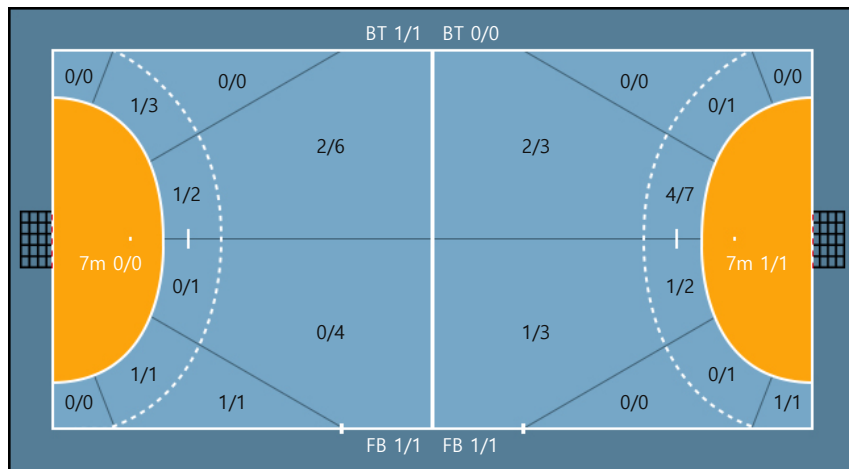

Missed: 1

Team
 Goals / Shots

Team		
0/1	0/1	1/1
2/4	0/0	0/0
2/3	1/2	0/1

Missed: 5 Post: 0 Blocked: 3

Offense

Defense

Goalkeepers
 Goals / Shots

1. 이도형		
2/3	0/0	1/1
0/2	0/0	0/0
2/2	1/1	4/4