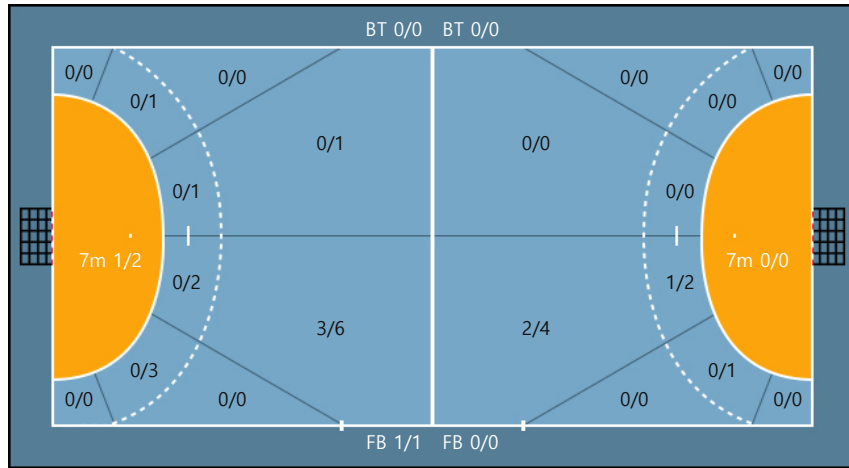

99. 서한별		
0/0	0/0	0/0
0/0	0/0	0/0
0/0	0/0	0/0

Team
 Goals / Shots

Team		
1/1	1/2	0/0
0/1	0/1	0/1
0/1	0/1	2/3

Missed: 4 Post: 2 Blocked: 2

Offense

Defense

Goalkeepers
 Goals / Shots

16. 안경민		
0/0	1/1	0/0
2/2	0/3	0/0
0/0	0/1	0/0