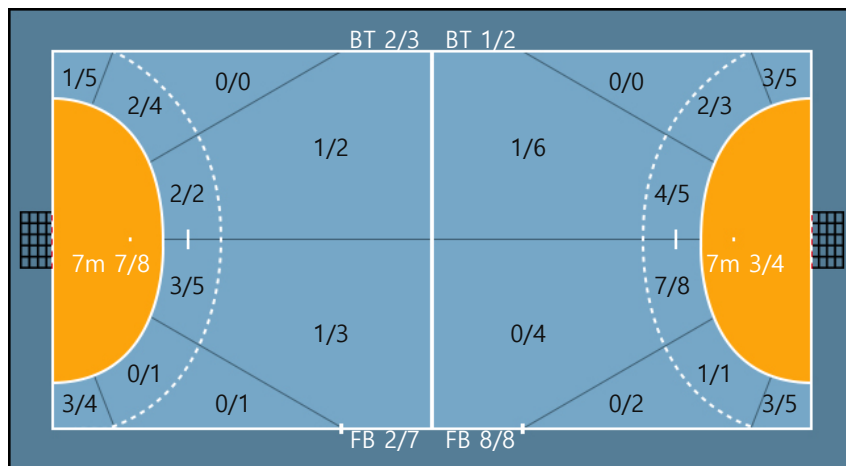

Team		
2/2	0/1	6/6
0/3	0/0	2/3
4/5	0/1	6/10

Missed: 3 Post: 1

Blocked: 5

Offense

Defense

Goalkeepers

Goals / Shots

16. 김세빈		
10/12	1/1	2/6
1/4	0/0	0/2
8/9	0/0	3/4