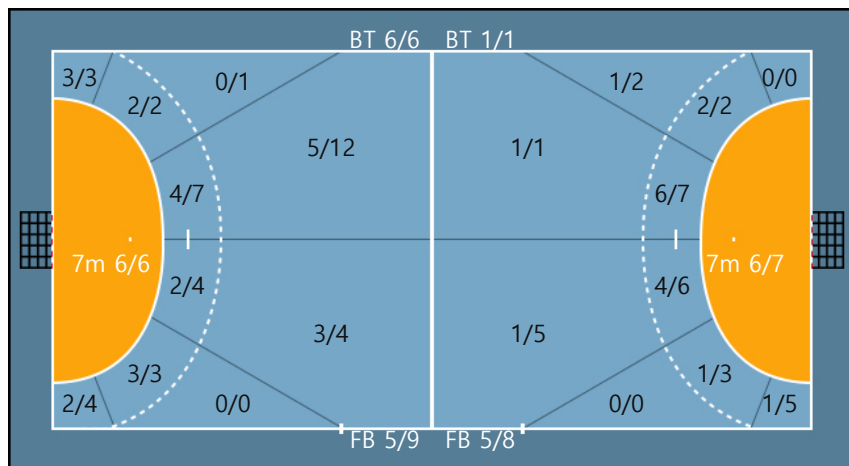

99. 한수빈		
0/0	0/0	0/0
0/0	0/0	0/0
0/0	0/0	0/0

Team

Goals / Shots

Team		
4/5	3/4	8/8
0/2	0/1	0/1
4/7	1/1	11/11

Missed: 4 Post: 3

Blocked: 6

Offense

Defense