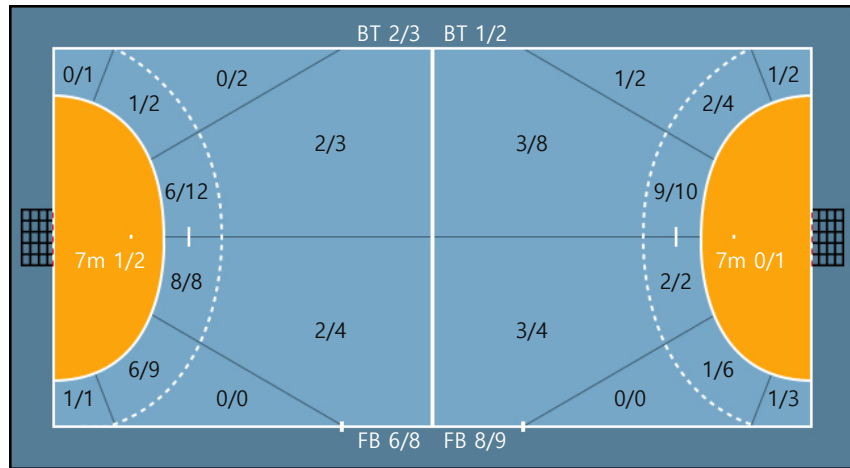

29. 김기민		
0/1	0/0	2/2
0/0	0/0	0/0
0/0	0/0	0/0

Missed: 2

Blocked: 1

Team

Goals / Shots

Team		
3/7	1/1	6/9
2/3	0/0	1/2
5/6	2/3	7/9

Missed: 3 Post: 1 Blocked: 4

Offense