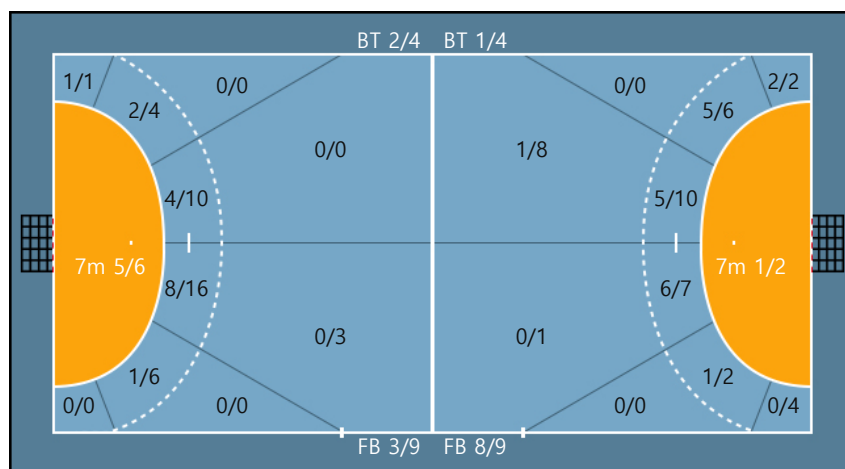

[제99회 전국체육대회 핸드볼(대학일반부)]

Shot Distribution

2018. 10. 16 15:20 정읍국민센터

Referees : 조용현 / 구분옥
Technical officer : 김석주 / 장래관
MVP : -

경상남도개발공사 24 (3)

12 : 7
9 : 14
0 : 0
0 : 0
0 : 0
0 : 0

23 (2) 인천광역시청

인천광역시청

Players

Goals / Shots

1. 오영란		
0/0	0/0	0/0
0/0	0/0	0/0
0/0	0/0	0/0

5. 문필희		
0/2	0/1	0/1
0/0	0/0	0/0
1/2	1/1	0/1

7. 신은주		
0/0	0/0	0/0
0/1	0/0	0/0
2/2	1/1	0/1

9. 이현주		
0/0	0/0	0/0
0/0	1/1	0/1
1/2	0/0	0/1

10. 원선필		
0/0	0/0	1/1
0/1	0/0	1/1
1/1	1/2	0/0

Missed: 1 Blocked: 2

Missed: 2

Blocked: 1

16. 조현미		
0/0	0/0	0/0
0/0	0/0	0/0
0/0	0/0	0/0

17. 김희진		
0/1	0/0	0/1
0/0	0/0	0/1
0/0	0/0	0/0

19. 신다래		
0/0	0/0	0/0
0/0	0/0	0/0
0/0	0/0	0/0

20. 송해리		
0/0	0/0	0/0
0/0	0/0	0/0
0/0	0/0	0/0

21. 김성은		
0/0	0/0	0/0
0/0	0/0	0/0
0/0	0/0	0/0

Post: 1

23. 송지은		
2/2	1/1	1/1
2/3	0/0	0/1
1/2	0/0	1/2

24. 김한나		
0/0	0/0	0/0
0/0	0/0	0/0
0/0	0/0	0/0

25. 김진실		
0/0	0/0	0/0
1/1	0/0	0/0
2/4	0/1	1/1

Missed: 1

Team

Goals / Shots

Team		
2/5	1/2	2/4
3/6	1/1	1/4
8/13	3/5	2/6

Missed: 4 Post: 1 Blocked: 3

Offense

Defense

Goalkeepers

Goals / Shots

1. 오영란		
2/3	0/0	5/6
3/5	0/0	2/6
5/7	1/2	6/8