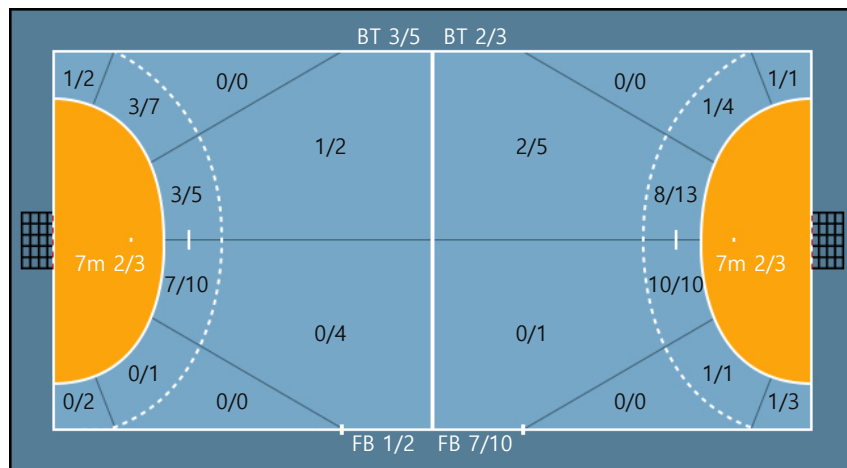

Team

Goals / Shots

Team		
3/4	0/3	0/3
1/2	0/0	3/5
3/5	3/5	4/6

Missed: 1 Post: 2 Blocked: 8

Offense

Defense

Goalkeepers

Goals / Shots