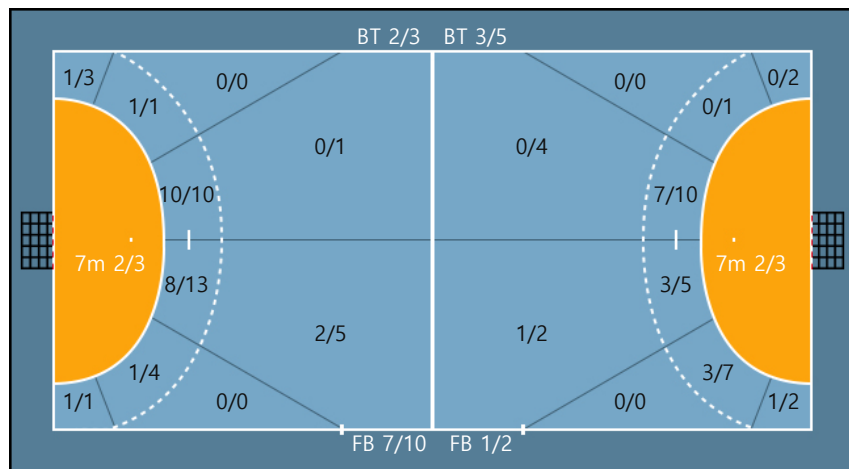

[제99회 전국체육대회 핸드볼(대학일반부)]

Shot Distribution

2018. 10. 16 18:00 정읍국민센터

Referees : 김민경 / 조용현
Technical officer : 강태구 / 나승현
MVP : -

**부산광역시시설관리
공단**

17

10 : 14
7 : 12

26

삼척시청

삼척시청

Players

Goals / Shots

1. 강은지		
0/0	0/0	0/0
0/0	0/0	0/0
0/0	0/0	0/0

6. 연수진		
1/2	0/0	0/0
0/0	0/0	1/1
0/0	0/0	1/1

7. 김소연		
0/0	0/0	0/0
2/2	0/0	0/0
0/0	0/0	0/0

8. 정수빈		
0/0	0/0	0/0
0/0	0/0	0/0
0/0	0/0	0/0

11. 김윤지		
0/0	0/1	0/0
0/0	0/0	0/0
0/0	0/0	0/0

Missed: 1

12. 박미라		
0/0	0/0	0/0
0/0	0/0	0/0
0/0	0/0	0/0

13. 유현지		
0/0	0/0	1/1
0/0	0/0	0/0
1/1	0/0	0/0

14. 김한나		
0/1	0/0	1/2
0/0	1/1	0/0
0/0	0/0	2/2

15. 정유빈		
0/0	0/0	0/0
0/0	0/0	0/0
0/0	0/0	0/0

17. 한미슬		
2/2	0/1	0/0
1/1	0/0	1/1
1/1	0/0	0/0

Post: 2 Blocked: 4

18. 이진영		
0/0	0/0	0/0
0/0	0/0	0/0
0/0	0/0	0/0

19. 정지해		
0/0	0/0	0/1
0/0	0/0	1/1
2/2	2/2	2/2

21. 김상미		
0/0	0/0	1/1
0/1	0/0	0/0
0/0	0/0	0/0

23. 이혜정		
0/0	0/0	0/0
0/0	0/0	0/0
0/0	0/0	0/0

24. 이효진		
1/2	1/1	0/0
0/1	0/0	0/0
0/0	0/0	0/0

Missed: 1

Missed: 1 Post: 1

Blocked: 1

Team

Goals / Shots

Team		
4/7	1/3	3/5
3/5	1/1	3/3
4/4	2/2	5/5

Missed: 3 Post: 3 Blocked: 5

Offense

Defense

Goalkeepers

Goals / Shots

1. 강은지		
0/0	0/0	0/1
0/0	0/0	0/0
0/1	0/0	0/0

12. 박미라		
3/4	0/3	0/2
1/2	0/0	3/5
3/4	3/5	4/6

2Min	2 Minute Suspensions	AS	Assists	BS	Block Shots	BT	Breakthroughs	RB	Rebound
DR	Disqualification with report	RC	Red cards	FB	Fast Breaks	G/S	Goals/Shots	BD	Blocked
S/S	Saves/Shots	YC	Yellow cards	ST	Steals	TF	Technical Faults	%	Efficiency