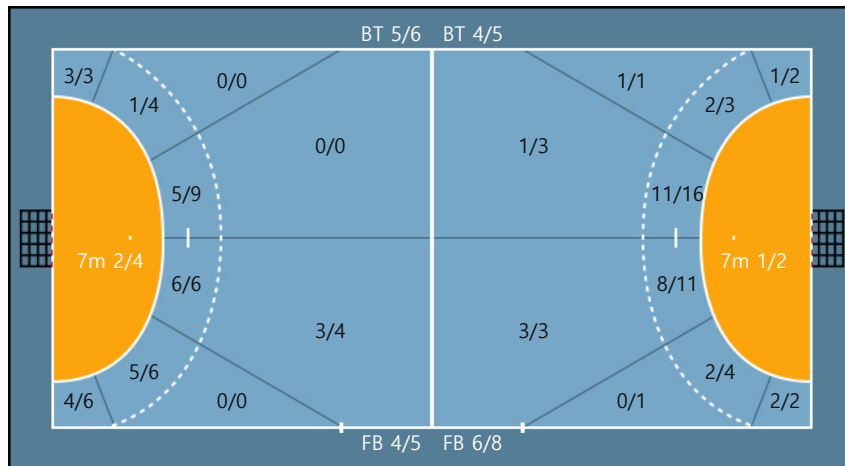

[제99회 전국체육대회 핸드볼(고등부)]

Shot Distribution

2018. 10. 17 12:40 정읍국민센터

Referees : 구본옥 / 이은하
Technical officer : 강태구 / 오세일
MVP : -

황지정보산업고등학교
경남체육고등학교

32   16 : 17
16 : 14

31   **경남체육고등학교**

Players

Goals / Shots

12. 김수현		
0/0	0/0	0/0
0/0	0/0	0/0
0/0	0/0	0/0

13. 정현희		
0/0	0/0	0/0
0/0	0/0	1/1
1/2	0/1	1/3

16. 이가은		
0/0	0/0	0/0
0/0	0/0	0/0
0/0	0/0	0/0

17. 박지원		
2/2	0/0	1/1
0/0	0/0	0/0
0/0	0/0	1/2

18. 연혜지		
0/0	0/0	0/0
0/0	0/0	0/0
0/0	0/0	0/0

Post: 1   Blocked: 1

19. 윤예진		
0/0	0/0	1/1
1/1	0/0	2/2
1/2	2/4	2/3

21. 정은솔		
0/0	0/0	0/0
0/0	0/0	0/0
0/0	0/0	0/1

22. 안슬비		
0/0	0/0	0/0
0/0	0/0	0/0
0/0	0/0	0/0

23. 신다빈		
0/0	0/0	1/1
1/1	0/0	0/0
0/0	0/0	1/1

24. 전유주		
0/0	0/0	0/0
0/0	0/0	1/1
1/2	0/0	0/0

Missed: 1

27. 노희경		
1/1	0/0	1/1
1/1	0/0	1/1
1/1	2/2	3/3

Team

Goals / Shots

Team		
3/3	0/0	4/4
3/3	0/0	5/5
4/7	4/7	8/13

Missed: 1   Post: 1   Blocked: 1

Offense

Defense

Goalkeepers

Goals / Shots

16. 이가은		
5/6	0/1	7/9
1/2	0/0	1/2
8/12	4/4	6/8

2Min	2 Minute Suspensions	AS	Assists	BS	Block Shots	BT	Breakthroughs	RB	Rebound
DR	Disqualification with report	RC	Red cards	FB	Fast Breaks	G/S	Goals/Shots	BD	Blocked
S/S	Saves/Shots	YC	Yellow cards	ST	Steals	TF	Technical Faults	%	Efficiency