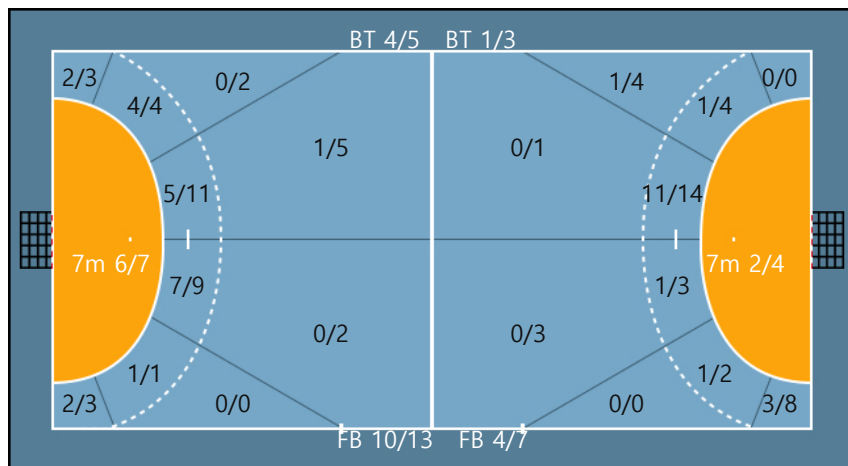

Team

Goals / Shots

Team		
4/4	1/1	7/8
0/1	0/1	2/4
6/6	2/2	6/11

Missed: 4 Post: 5

Blocked: 2

Offense

Defense

Goalkeepers