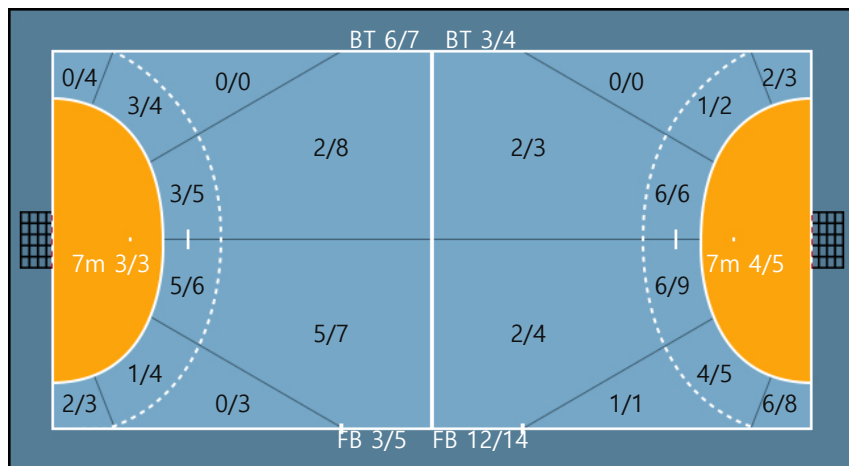

[SK 핸드볼 코리아리그(일반부)]

Shot Distribution

2018. 12. 29 17:00 대구시민체육관

Referees : 채건수 / 이형철
Technical officer : 김석주 / 심경섭
MVP : 3. 함지선(부산시설공단)

부산시설공단   **34**   15 : 12   **24**   **광주도시공사**
19 : 12

광주도시공사

Players

Goals / Shots

7. 윤예빈		
0/0	0/0	0/0
0/0	0/0	0/0
0/0	0/0	0/0

9. 서은지		
0/0	0/0	0/0
0/0	0/0	0/0
0/1	1/1	2/3

12. 박조은		
0/0	0/0	0/0
0/0	0/0	0/0
0/0	0/0	0/0

13. 최지혜		
1/3	0/0	3/3
3/3	0/1	0/0
1/3	1/2	2/3

16. 우하림		
0/0	0/0	0/0
0/0	0/0	0/0
0/0	0/0	0/0

Missed: 1 Post: 1

Missed: 1

Blocked: 2

Blocked: 3

17. 권민지		
0/0	0/0	0/0
0/0	0/0	0/0
0/0	0/0	0/0

18. 한승미		
1/1	0/0	0/0
0/0	0/0	0/1
0/0	0/0	0/2

Post: 1

19. 김금순		
0/0	0/0	0/0
1/1	0/0	0/0
3/6	0/0	0/0

20. 김지혜		
0/0	0/0	1/1
0/0	0/0	0/0
0/0	0/0	1/1

29. 김지현		
1/1	0/0	0/0
0/1	0/0	0/0
2/3	0/0	0/1

Post: 1 Blocked: 2

Team

Goals / Shots

Team		
3/5	0/0	4/4
4/5	0/1	0/1
6/13	2/3	5/10

Missed: 2 Post: 3

Blocked: 7

Offense

Defense

Goalkeepers

Goals / Shots

12. 박조은		
6/6	1/2	2/2
2/5	0/0	1/2
12/13	1/1	9/12