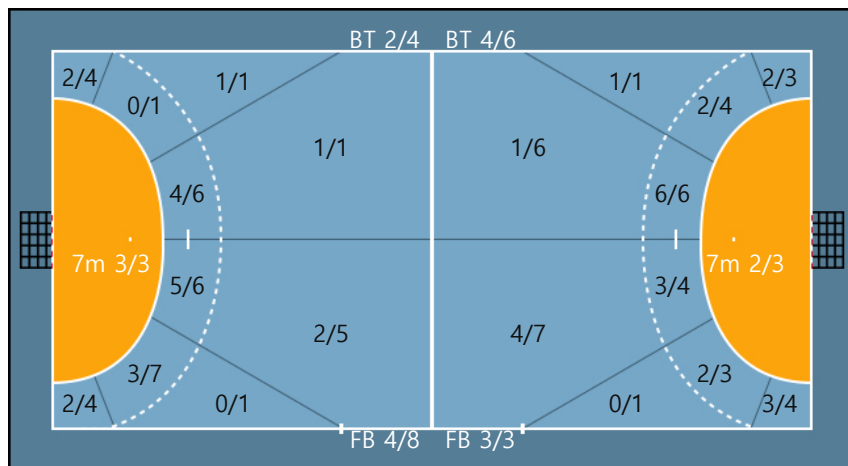

Team

Goals / Shots

Team		
2/4	0/1	4/5
2/4	0/1	1/2
8/10	1/1	5/8

Missed: 1 Post: 2

Blocked: 5

Offense

Defense

Goalkeepers