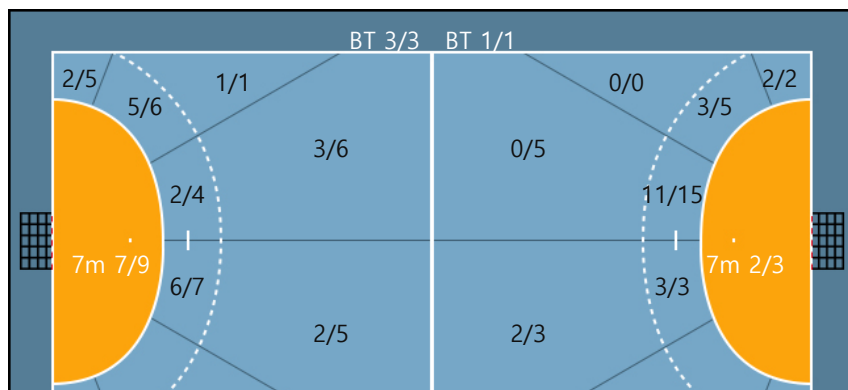

[SK 핸드볼 코리아리그(일반부)]

Shot Distribution

2019. 01. 12 15:00 SK 핸드볼 메인경기장

Referees : 이형철 / 이은하
Technical officer : 이항걸 / 홍정호
MVP : 9. 김온아(SK슈가글라이더즈)

SK슈가글라이더즈   **32**   15 : 10   **27**   **서울시청**
SK슈가글라이더즈   17 : 17

Players

Goals / Shots

1. 이민지		
0/0	0/0	0/0
0/0	0/0	0/0
0/0	0/0	0/0

2. 김선화		
3/3	0/0	0/1
1/2	0/0	0/0
1/1	1/1	0/1

6. 최수지		
0/1	0/0	0/0
0/1	0/0	1/2
0/1	0/0	1/1

7. 김금정		
0/0	0/0	0/0
0/0	0/0	0/0
0/0	0/0	0/0

9. 김온아		
3/3	0/0	1/1
0/0	0/0	0/0
1/1	0/0	4/4

Missed: 1

Blocked: 2

11. 연은영		
0/0	0/0	0/0
0/0	0/0	0/0
0/0	0/0	0/0

12. 용세라		
0/0	0/0	0/0
0/0	0/0	0/0
0/0	0/0	0/0

13. 조아람		
0/0	0/0	0/0
1/1	0/0	0/0
0/1	1/1	1/1

16. 여다희		
0/0	0/0	0/0
0/0	0/0	0/0
0/0	0/0	0/0

17. 김지희		
0/0	0/0	0/0
0/0	0/0	0/0
0/0	0/0	0/0

19. 손민지		
0/0	0/0	0/0
0/0	0/0	0/0
0/0	0/0	0/0

20. 최지해		
0/0	0/0	0/0
0/0	0/0	0/0
0/0	0/0	0/0

24. 이한솔		
0/0	0/0	0/0
0/0	0/0	0/0
1/1	0/0	0/0

27. 이경현		
0/0	0/0	0/0
0/0	0/0	0/0
0/0	0/0	0/0

28. 조수연		
0/0	0/0	0/0
0/0	0/0	0/0
1/2	0/0	2/4

Post: 1

29. 유소정		
2/2	0/0	3/3
0/0	0/0	1/1
0/0	0/1	2/5

Missed: 1

Team

Goals / Shots

Team		
8/9	0/0	4/5
2/4	0/0	2/3
4/7	2/3	10/16

Missed: 2   Post: 1
Blocked: 2

Offense

Defense

Goalkeepers

Goals / Shots

1. 이민지		
0/0	0/0	0/0
0/0	0/0	0/0
1/1	0/0	0/0

12. 용세라		
2/2	1/4	1/1
2/4	2/2	2/4
6/8	3/4	6/8