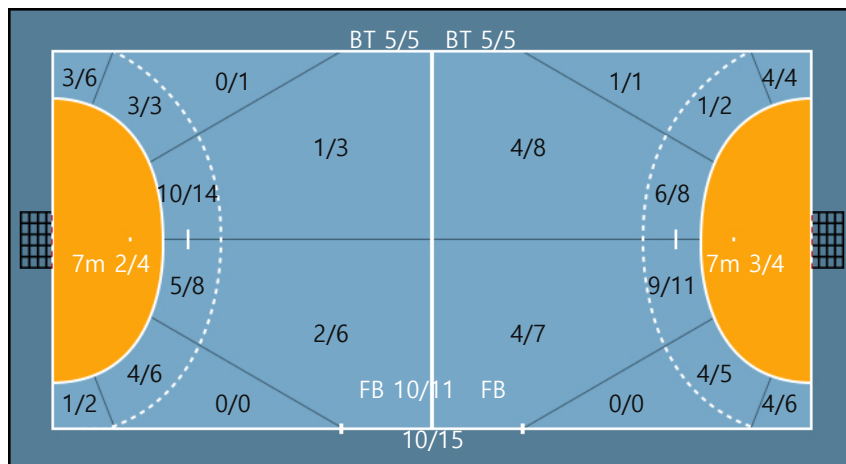

[SK 핸드볼 코리아리그(일반부)]

Shot Distribution

2019. 01. 26 17:00 대구시민체육관

Referees : 구본옥 / 이은하
Technical officer : 이항걸 / 이상호
MVP : 29. 윤예진(서울시청)

서울시청   40   18 : 11   31   경남개발공사

경남개발공사

Players

Goals / Shots

2. 김하경		
1/1	0/0	0/0
0/0	0/0	0/0
0/1	0/0	0/0

Post: 2

4. 전나영		
0/0	0/0	1/1
0/0	0/0	0/0
1/1	0/0	0/0

Missed: 1

7. 노희경		
0/0	0/0	2/2
0/0	1/1	0/0
0/0	0/0	3/3

Missed: 1

9. 김정은		
1/1	0/0	0/2
0/0	0/0	0/1
1/1	0/0	1/1

Missed: 1   Blocked: 1

10. 이선민		
0/0	0/0	0/0
0/0	0/0	0/0
0/0	0/0	0/0

11. 김진이		
0/0	0/0	0/0
0/0	0/0	0/0
0/0	0/0	0/0

12. 박새영		
0/0	0/0	0/0
0/0	0/0	0/0
0/0	0/0	0/0

13. 허유진		
0/0	0/0	0/0
0/0	0/0	0/0
0/0	0/0	0/0

14. 김주영		
0/0	0/0	1/1
0/0	0/0	0/0
0/0	0/0	0/0

16. 여지원		
0/0	0/0	0/0
0/0	0/0	0/0
0/0	0/0	0/0

19. 김혜진		
0/1	0/0	2/2
0/0	1/1	0/1
1/3	1/1	1/3

Post: 1

21. 김보은		
1/1	0/0	0/0
1/1	0/0	0/0
2/3	1/1	1/2

Missed: 1

22. 강주빈		
0/2	0/0	0/0
0/0	0/0	0/0
0/0	0/0	0/0

24. 이설화		
0/0	0/0	1/1
0/0	0/0	0/0
0/0	0/0	0/0

27. 박하얀		
1/1	0/0	1/1
0/0	0/0	0/0
2/3	1/1	0/0

Blocked: 1

Team

Goals / Shots

Team		
4/7	0/0	8/10
1/1	2/2	0/2
7/12	3/3	6/9

Missed: 4   Post: 3

Blocked: 2

Offense

Defense

Goalkeepers

Goals / Shots

12. 박새영		
4/5	1/1	5/6
1/2	0/0	1/4
8/9	0/0	19/21

16. 여지원		
0/0	0/0	0/0
0/0	0/0	0/1
0/0	0/0	1/1