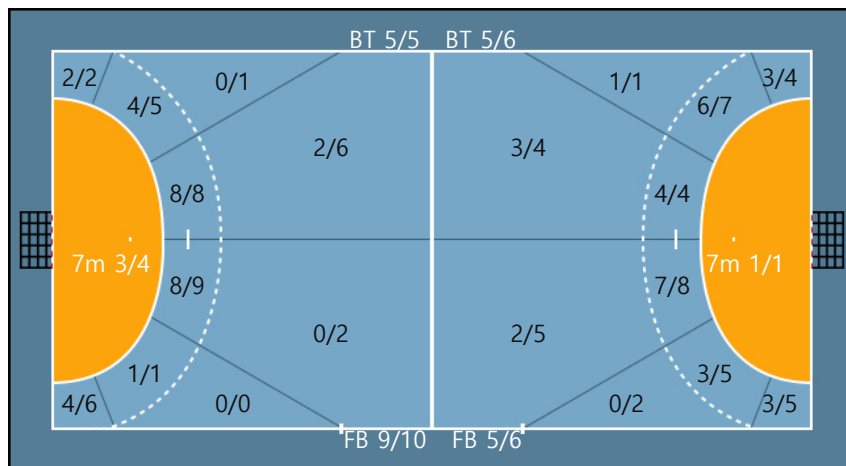

[SK 핸드볼 코리아리그(일반부)]

Shot Distribution

2019. 01. 27 17:00 대구시민체육관

Referees : 이형철 / 이가을
Technical officer : 김석주 / 이상호
MVP : 17. 김희진(인천시청)

SK슈가글라이더즈 32 16 : 15 33 인천시청
SK슈가글라이더즈 16 : 18

Players

Goals / Shots

1. 이민지 0/0 0/0 0/0 0/0 0/0 0/0 0/0 0/0 0/0	2. 김선화 0/0 0/0 0/0 0/0 0/0 0/0 6/6 0/1 0/0 Blocked: 1	6. 최수지 0/0 0/0 1/1 0/0 0/0 0/0 1/1 1/1 3/3 Post: 1	7. 김금정 0/0 0/0 0/0 0/0 0/0 0/0 0/0 0/0 0/0	9. 김은아 1/1 1/1 1/1 0/0 0/0 0/0 3/4 1/1 3/3 Missed: 1 Post: 1
11. 연은영 0/0 0/0 0/0 0/0 0/0 0/0 0/0 0/0 0/0	12. 용세라 0/0 0/0 0/0 0/0 0/0 0/0 0/0 0/0 0/0	13. 조아람 0/0 0/0 0/0 2/2 0/0 0/0 0/0 0/0 0/0	17. 김지희 0/0 0/0 0/0 0/0 0/0 0/0 0/0 0/0 0/0	19. 손민지 0/0 0/0 0/0 0/0 0/0 0/0 0/0 0/0 0/0
20. 최지해 0/0 0/0 0/0 0/0 0/0 0/0 0/0 0/0 0/0	24. 이한솔 1/1 0/0 0/0 0/0 0/0 0/0 1/1 0/0 0/0	27. 이경현 0/0 0/0 0/0 0/0 0/0 0/0 0/0 0/0 0/0	28. 조수연 0/0 0/0 1/1 0/0 0/0 0/0 1/1 0/0 1/2 Post: 2	29. 유소정 0/0 0/0 0/0 0/0 0/0 0/0 1/1 0/0 2/5 Missed: 1

Team

Goals / Shots

Team		
2/2	1/1	3/3
2/2	0/0	0/0
13/14	2/3	9/13

Missed: 2 Post: 4
Blocked: 1

Offense

Defense

Goalkeepers

Goals / Shots

1. 이민지		
0/0	0/0	0/0
0/0	0/0	0/0
0/0	0/0	1/1

12. 용세라		
9/10	1/2	5/5
0/1	0/0	0/2
8/10	2/2	6/9