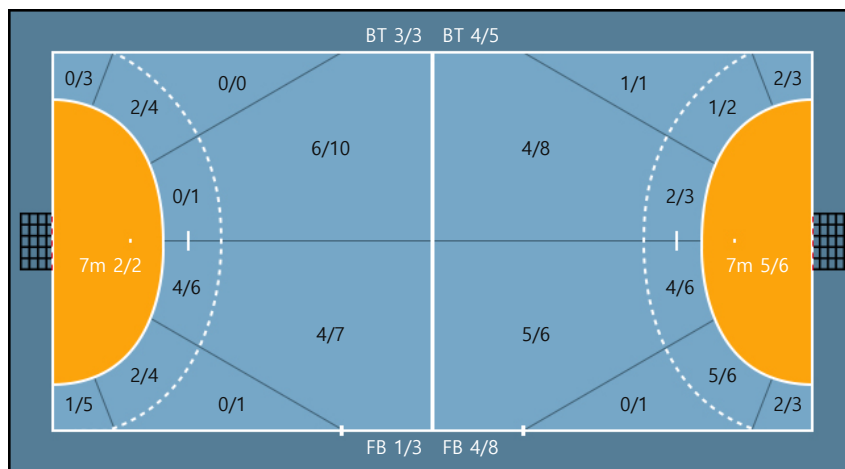

[SK 핸드볼 코리아리그(일반부)]

Shot Distribution

2019. 02. 03 17:00 삼척실내체육관

Referees : 이은하 / 이가을
Technical officer : 김석주 / 홍정호
MVP : 25. 정유라(컬러풀대구)

광주도시공사 21 11 : 15 31 컬러풀대구

광주도시공사

Players

Goals / Shots

7. 윤예빈		
0/0	0/0	0/0
0/0	0/0	0/0
0/0	0/0	0/0

9. 서은지		
2/2	1/1	2/2
0/0	0/0	2/3
0/0	0/0	2/2

12. 박조은		
0/0	0/0	0/0
0/0	0/0	0/0
0/0	0/0	0/0

13. 최지혜		
0/0	0/0	0/0
1/3	0/0	0/1
1/1	1/2	0/0

16. 우하림		
0/0	0/0	0/0
0/0	0/0	0/0
0/0	0/0	0/0

Post: 3 Blocked: 1

Missed: 1

17. 권민지		
0/0	0/0	0/0
0/0	0/0	0/0
0/0	0/0	0/0

18. 한승미		
0/0	0/0	0/1
0/0	0/0	0/0
0/0	0/0	0/0

19. 김금순		
1/1	0/0	0/0
1/2	0/0	0/1
3/3	0/1	0/0

20. 김지혜		
0/0	0/0	1/2
0/0	0/0	0/0
0/1	0/0	0/0

25. 김주경		
0/0	0/0	0/0
0/0	0/0	0/0
0/0	0/0	0/0

Post: 1

Missed: 1 Post: 1 Blocked: 2

28. 신려진		
0/0	0/0	0/0
0/0	0/0	0/0
0/0	0/0	0/0

29. 김지현		
0/0	0/1	2/2
0/1	0/0	0/1
1/1	0/0	0/0

Missed: 1

Team

Goals / Shots

Team		
3/3	1/2	5/7
2/6	0/0	2/6
5/6	1/3	2/2

Missed: 3 Post: 5 Blocked: 3

Offense

Defense

Goalkeepers

Goals / Shots

12. 박조은		
1/1	2/2	1/3
2/4	0/0	0/1
4/5	8/10	5/6

16. 우하림		
0/1	1/1	0/0
2/2	0/0	0/0
2/3	0/1	3/4

2Min	2 Minute Suspensions	AS	Assists	BS	Block Shots	BT	Breakthroughs	RB	Rebound
DR	Disqualification with report	RC	Red cards	FB	Fast Breaks	G/S	Goals/Shots	BD	Blocked
S/S	Saves/Shots	YC	Yellow cards	ST	Steals	TF	Technical Faults	%	Efficiency