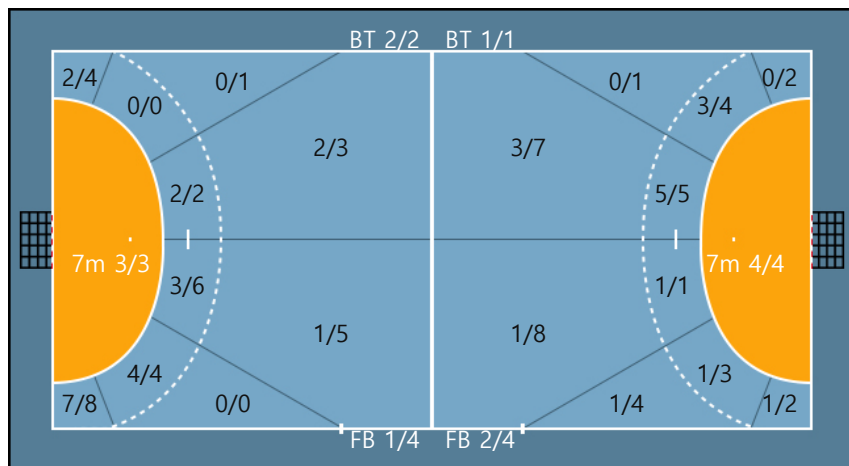

[SK 핸드볼 코리아리그(일반부)]

Shot Distribution

2019. 02. 17 17:00 청주국민생활관

Referees : 이형철 / 이가을
Technical officer : 강태구 / 홍정호
MVP : 9. 정가희(부산시설공단)

컬러폴대구   **20**   10 : 10   **24**   **부산시설공단**
10 : 14

부산시설공단

Players

Goals / Shots

3. 함지선		
0/0	0/0	0/0
0/0	0/0	0/0
0/0	1/2	0/0

Post: 1

9. 정가희		
2/3	0/0	1/1
0/0	0/0	3/3
0/0	1/1	1/1

11. 류은희		
2/2	0/1	1/1
0/1	0/0	0/0
0/0	0/0	2/2

12. 주희		
0/0	0/0	0/0
0/0	0/0	0/0
0/0	0/0	0/0

Missed: 1

13. 박준희		
1/1	0/0	0/0
0/0	0/0	0/0
0/1	0/0	1/1

Missed: 1

16. 노지훈		
0/0	0/0	0/0
0/0	0/0	0/0
0/0	0/0	0/0

17. 심해인		
0/0	0/0	0/0
0/0	0/0	0/0
0/0	0/0	0/0

19. 강은혜		
0/0	0/0	0/0
0/0	0/0	0/1
0/0	0/0	0/0

Missed: 1

21. 최지현		
1/1	0/0	0/0
0/0	0/0	0/0
1/3	0/0	0/0

24. 권한나		
0/0	0/0	0/0
0/0	0/1	0/0
1/1	0/0	2/2

27. 남영신		
1/1	0/0	0/0
1/1	0/0	0/0
0/0	0/0	1/1

Blocked: 1

47. 송미영		
0/0	0/0	0/0
0/0	0/0	0/0
0/0	0/0	0/0

Team

Goals / Shots

Team		
7/8	0/1	2/2
1/2	0/1	3/4
2/5	2/3	7/7

Missed: 3   Post: 1

Blocked: 1

Offense

Defense

Goalkeepers

Goals / Shots

12. 주희		
3/5	0/0	0/0
2/3	0/0	2/3
8/10	0/0	3/8

47. 송미영		
1/1	0/0	0/0
0/0	0/0	0/0
0/0	0/0	1/1