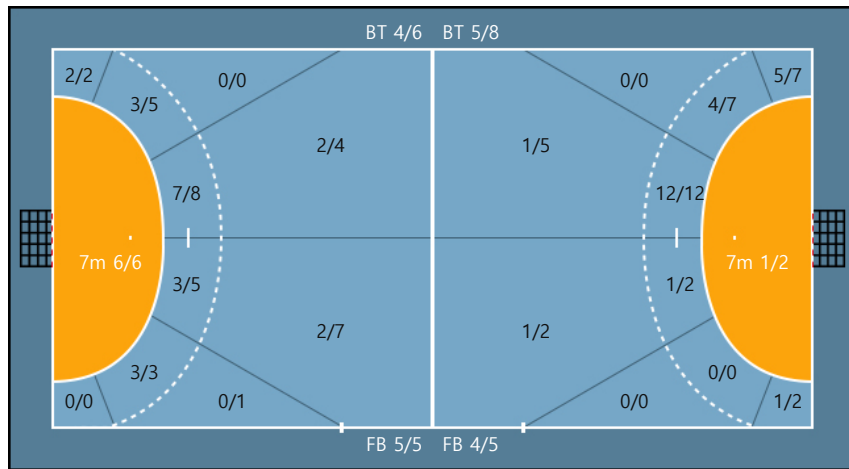

Team

Goals / Shots

Team	Goals	Shots
2/4	0/0	4/5
2/3	0/0	3/4
5/5	5/7	7/9

Missed: 2 Post: 2 Blocked: 8

Offense

Defense

Goalkeepers

Goals / Shots