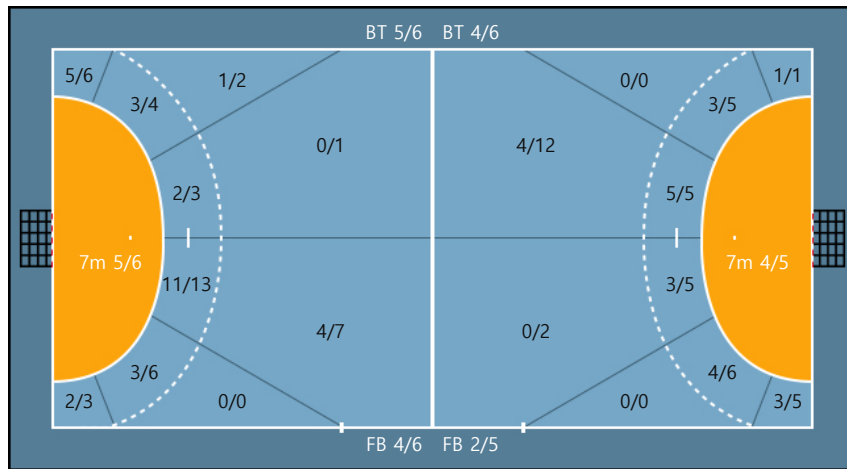

28. 조수연		
0/0	0/1	4/4
1/1	0/0	1/1
2/3	0/0	0/1

29. 유소정		
4/5	0/0	2/2
0/0	0/0	0/1
0/0	0/0	0/0

Post: 1

Team

Goals / Shots

Team		
6/7	1/3	8/8
5/5	0/0	5/7
4/5	2/5	5/7

Missed: 1 Post: 3 Blocked: 2

Offense