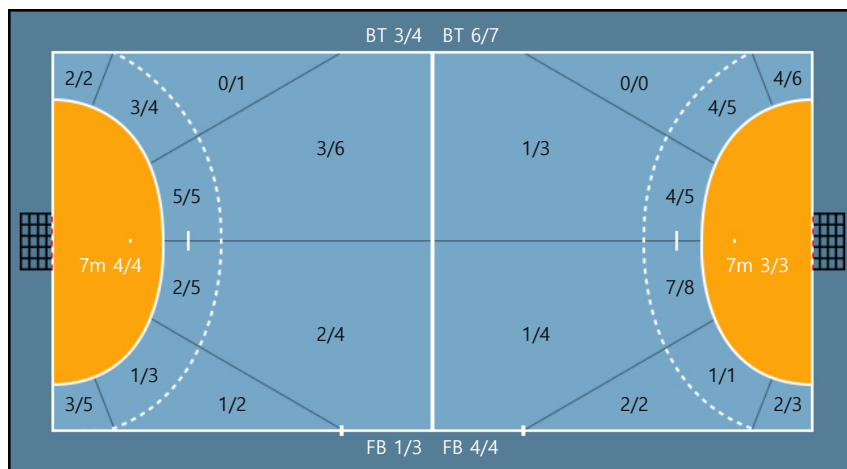

[SK 핸드볼 코리아리그(일반부)]

Shot Distribution

2019. 03. 09 18:00 안동체육관

Referees : 이은하 / 이가을
Technical officer : 강태구 / 홍정호
MVP : 23. 이미경(부산시설공단)

컬러풀대구 26 13 : 13 29 부산시설공단

컬러풀대구

Players

Goals / Shots

1. 심현지		
0/0	0/0	0/0
0/0	0/0	0/0
0/0	0/0	0/0

7. 박지원		
0/0	0/0	0/0
1/1	0/0	0/0
1/1	0/0	0/0

10. 송은아		
0/0	0/0	0/0
0/0	0/0	0/0
0/0	0/0	0/0

12. 박소리		
0/0	0/0	0/0
0/0	0/0	0/0
0/0	0/0	0/0

17. 윤지민		
0/0	0/0	0/0
0/0	0/0	0/0
0/0	0/0	0/0

19. 원미나		
0/0	1/1	0/0
0/1	0/0	1/2
2/3	1/2	1/1

21. 조하랑		
0/1	0/0	0/0
1/1	0/0	1/2
4/4	0/0	3/4

22. 노하늘		
0/0	0/0	0/0
0/0	0/0	0/0
0/0	0/0	0/0

23. 김아영		
0/0	0/0	0/0
0/0	0/0	0/0
0/0	1/1	1/1

24. 김혜원		
0/0	0/0	0/0
0/0	0/0	1/1
1/1	1/1	1/2

Missed: 1 Blocked: 1

Missed: 1

Blocked: 1

25. 정유라		
1/2	0/0	0/0
0/0	0/0	2/3
0/1	0/0	0/1

27. 이다현		
0/0	0/0	0/0
0/0	0/0	0/0
0/0	0/0	0/0

Post: 1 Blocked: 3

Team

Goals / Shots

Team		
1/3	1/1	0/0
2/3	0/0	5/8
8/10	3/4	6/9

Missed: 2 Post: 1 Blocked: 5

Offense

Defense

Goalkeepers

Goals / Shots

1. 심현지		
4/5	1/1	2/2
2/2	0/0	0/1
5/8	1/1	3/3

12. 박소리		
0/0	0/1	0/0
2/2	0/0	1/1
2/3	6/6	0/1

2Min	2 Minute Suspensions	AS	Assists	BS	Block Shots	BT	Breakthroughs	RB	Rebound
DR	Disqualification with report	RC	Red cards	FB	Fast Breaks	G/S	Goals/Shots	BD	Blocked
S/S	Saves/Shots	YC	Yellow cards	ST	Steals	TF	Technical Faults	%	Efficiency