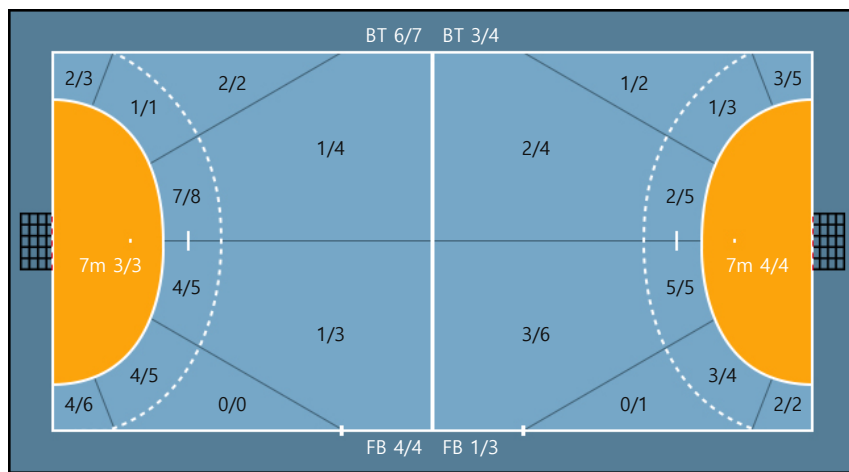

99. 케티		
0/0	0/0	0/0
0/0	0/0	0/0
0/0	0/0	0/0

Team

Goals / Shots

Team		
4/5	1/2	2/2
4/4	0/0	1/2
7/11	7/7	3/4

Missed: 1 Post: 2 Blocked: 4

Offense

Defense

Goalkeepers