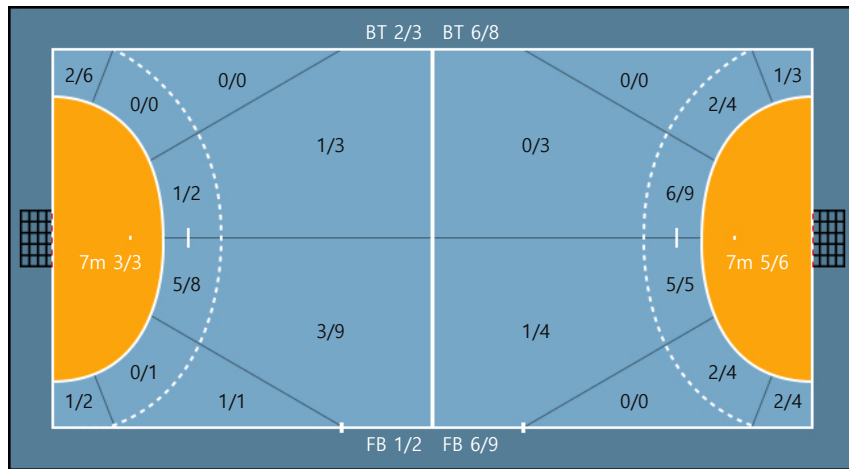

[SK 핸드볼 코리아리그(일반부)]

Shot Distribution

2019. 03. 10 18:00 안동체육관

Referees : 조용현 / 이은하
Technical officer : 김석주 / 강태구
MVP : 23. 송지은(인천시청)

경남개발공사

17

10 : 12
7 : 12

24

인천시청

경남개발공사

Players

Goals / Shots

2. 김하경		
0/0	0/0	0/0
0/0	0/0	0/0
0/1	0/0	0/1

Missed: 1

4. 전나영		
0/0	0/0	1/1
0/0	0/0	0/0
0/0	0/0	0/1

Missed: 1

7. 노희경		
0/0	0/0	0/0
0/0	0/0	0/0
0/0	0/0	0/0

9. 김정은		
0/0	0/0	1/1
0/0	0/0	0/0
0/0	0/0	0/0

Missed: 1

10. 이선민		
0/0	0/0	0/0
0/0	0/0	0/0
0/0	0/0	0/0

11. 김진이		
0/0	0/0	1/1
1/1	0/0	0/0
2/2	1/1	0/0

Blocked: 2

12. 박새영		
0/0	0/0	0/0
0/0	0/0	0/0
0/0	0/0	0/0

13. 허유진		
0/0	0/0	0/0
0/0	0/0	0/0
0/0	0/0	0/0

14. 김주영		
0/0	0/0	0/0
0/0	0/0	0/0
0/0	0/0	0/0

16. 여지원		
0/0	0/0	0/0
0/0	0/0	0/0
0/0	0/0	0/0

19. 김혜진		
1/1	0/0	0/1
1/1	0/0	0/1
0/1	0/0	0/0

Post: 1

21. 김보은		
2/2	0/0	1/1
0/1	0/0	0/0
0/0	0/0	0/0

22. 강주빈		
0/1	0/0	0/0
0/0	0/0	0/0
2/2	0/0	2/2

Missed: 1

24. 이설화		
0/0	0/0	0/0
0/0	0/0	0/0
0/0	0/0	0/0

27. 박하얀		
0/0	0/0	1/1
0/0	0/0	0/0
0/1	0/0	0/0

Missed: 2 Post: 2 Blocked: 2

Team

Goals / Shots

Team		
3/4	0/0	5/6
2/3	0/0	0/1
4/7	1/1	2/4

Missed: 6 Post: 3 Blocked: 4

Offense

Defense

Goalkeepers

Goals / Shots

12. 박새영		
1/2	2/2	2/4
0/0	0/0	1/4
7/9	3/5	6/9

16. 여지원		
0/0	0/0	1/1
0/0	0/0	0/0
0/0	0/0	1/1

2Min	2 Minute Suspensions	AS	Assists	BS	Block Shots	BT	Breakthroughs	RB	Rebound
DR	Disqualification with report	RC	Red cards	FB	Fast Breaks	G/S	Goals/Shots	BD	Blocked
S/S	Saves/Shots	YC	Yellow cards	ST	Steals	TF	Technical Faults	%	Efficiency