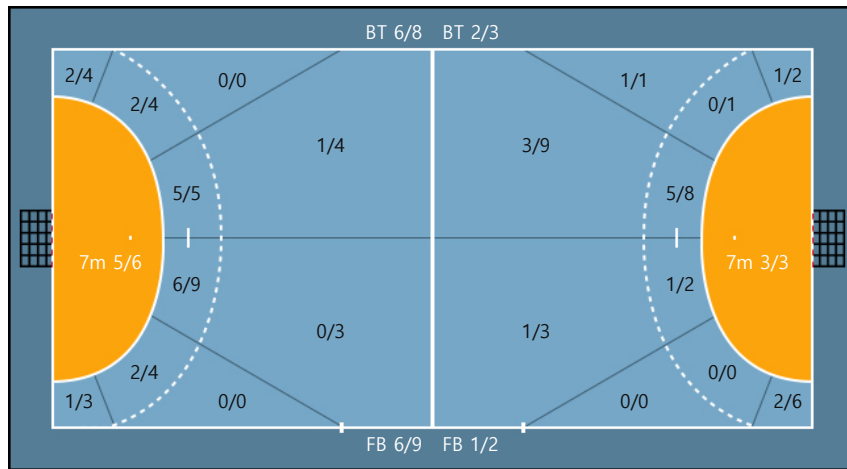

Team

Goals / Shots

Team		
1/2	2/2	3/5
0/0	0/0	1/4
7/9	3/5	7/10

Missed: 2 Post: 3 Blocked: 4

**Offense**

**Defense**

Goalkeepers

Goals / Shots