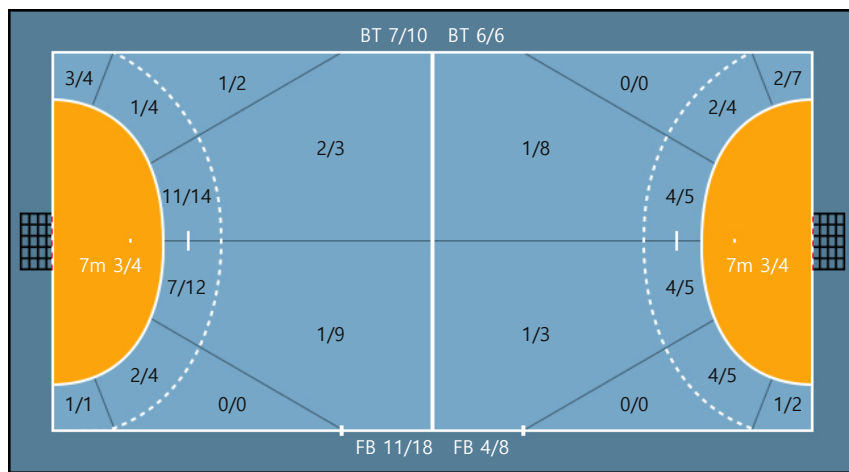

[SK 핸드볼 코리아리그(일반부)]

Shot Distribution

2019. 03. 15 16:10 청주국민생활관

Referees : 채건수 / 이은하
Technical officer : 김석주 / 강태구
MVP : 29. 유소정(SK슈가글라이더즈)

SK슈가글라이더즈

32

19 : 10
13 : 12

22

광주도시공사

SK슈가글라이더즈

Players

Goals / Shots

1. 이민지		
0/0	0/0	0/0
0/0	0/0	0/0
0/0	0/0	0/0

2. 김선화		
0/0	0/0	1/1
0/0	0/0	2/2
0/0	3/4	0/0

6. 최수지		
0/0	0/0	0/0
0/0	0/0	0/1
1/2	0/0	2/3

7. 김금정		
0/0	0/0	0/0
0/0	0/0	0/0
0/0	0/0	1/1

9. 김은아		
0/0	0/0	2/2
0/0	0/0	0/0
1/2	0/0	1/2

Post: 1

Missed: 1

11. 연은영		
0/0	0/0	0/0
0/0	0/0	1/1
0/0	0/0	0/0

12. 용세라		
0/0	0/0	0/0
0/0	0/0	0/0
0/0	0/0	0/0

13. 조아람		
0/0	0/0	0/0
0/0	0/0	0/0
0/0	0/0	2/2

17. 김지희		
0/0	0/0	0/0
0/0	0/0	0/0
0/0	0/1	1/1

19. 손민지		
1/1	0/0	0/0
0/1	0/0	0/0
0/0	0/0	0/0

Missed: 1

20. 최지혜		
0/0	0/0	0/1
0/0	0/0	0/0
0/0	0/0	1/2

24. 이한솔		
0/1	0/0	0/0
0/1	0/0	0/0
0/0	0/0	0/0

27. 이경현		
0/0	0/0	0/0
0/0	0/0	1/1
1/1	0/0	1/2

28. 조수연		
0/0	0/0	3/3
0/1	0/0	0/0
0/1	0/0	1/2

29. 유소정		
1/1	0/0	1/1
0/1	0/0	0/0
0/1	1/1	2/2

Blocked: 1

Blocked: 2

Missed: 3 Post: 1 Blocked: 1

Team

Goals / Shots

Team		
2/3	0/0	7/8
0/4	0/0	4/5
3/7	4/6	12/17

Missed: 5 Post: 2 Blocked: 4

Offense

Defense

Goalkeepers

Goals / Shots

1. 이민지		
1/1	1/1	3/3
1/2	0/0	2/4
3/6	0/0	2/5

12. 용세라		
1/1	0/0	1/1
0/0	0/0	0/2
2/3	2/4	3/5

2Min	2 Minute Suspensions	AS	Assists	BS	Block Shots	BT	Breakthroughs	RB	Rebound
DR	Disqualification with report	RC	Red cards	FB	Fast Breaks	G/S	Goals/Shots	BD	Blocked
S/S	Saves/Shots	YC	Yellow cards	ST	Steals	TF	Technical Faults	%	Efficiency