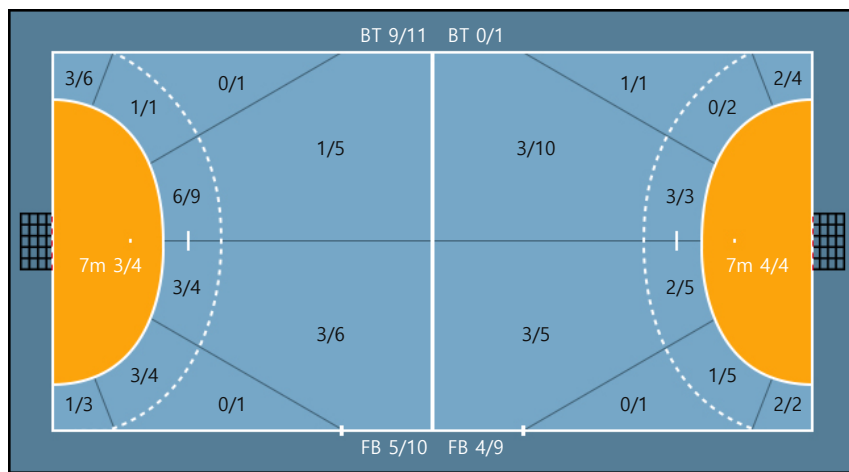

[SK 핸드볼 코리아리그(일반부)]

Shot Distribution

2019. 03. 18 16:10 청주국민생활관

Referees : 이형철 / 이은하
Technical officer : 강태구 / 김석주
MVP : 1. 오영란(인천시청)

광주도시공사 21 9 : 12 24 인천시청

인천시청

Players
Goals / Shots

1. 오영란		
0/0	0/0	0/0
0/0	0/0	0/0
0/0	0/0	0/0

5. 문필희		
0/0	0/0	0/0
0/0	0/0	0/0
0/0	0/0	0/0

7. 신은주		
0/0	0/0	1/1
0/1	0/0	1/2
0/1	0/0	2/3

10. 원선필		
0/0	0/0	0/0
0/0	0/0	0/0
0/0	0/0	0/0

11. 오예담		
0/0	0/0	1/1
0/0	0/0	0/1
2/2	0/0	0/0

Missed: 1 Post: 1

13. 이예은		
0/0	0/0	0/0
0/0	0/0	0/0
0/0	0/0	0/0

16. 조현미		
0/0	0/0	0/0
0/0	0/0	0/0
0/0	0/0	0/0

17. 김희진		
0/1	0/0	1/1
0/0	0/0	1/1
0/0	2/2	0/0

19. 신다래		
0/0	0/0	2/3
0/1	0/0	0/0
2/2	0/0	0/2

20. 송해리		
0/0	0/0	0/0
0/0	0/0	0/0
0/0	0/0	0/0

Missed: 1

21. 김성은		
0/0	0/0	0/0
0/0	0/0	0/0
0/0	0/0	0/0

23. 송지은		
1/2	0/1	1/1
0/0	0/0	3/3
3/3	0/0	1/2

24. 김한나		
0/0	0/0	0/0
0/0	0/0	0/0
0/0	0/0	0/0

Missed: 1 Post: 3 Blocked: 3

Team
Goals / Shots

Team		
1/3	0/1	6/7
0/2	0/0	5/7
7/8	2/2	3/7

Missed: 3 Post: 4 Blocked: 3

Offense

Defense

Goalkeepers
Goals / Shots

1. 오영란		
6/7	0/0	2/5
2/4	0/0	1/3
5/8	0/5	5/8

2Min	2 Minute Suspensions	AS	Assists	BS	Block Shots	BT	Breakthroughs	RB	Rebound
DR	Disqualification with report	RC	Red cards	FB	Fast Breaks	G/S	Goals/Shots	BD	Blocked
S/S	Saves/Shots	YC	Yellow cards	ST	Steals	TF	Technical Faults	%	Efficiency