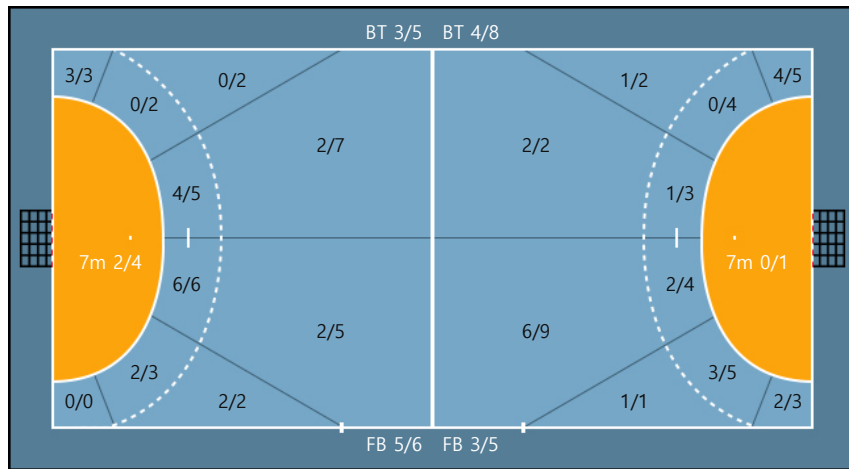

47. 송미영		
0/0	0/0	0/0
0/0	0/0	0/0
0/0	0/0	0/0

99. 케티		
0/0	0/0	0/0
0/0	0/0	0/0
0/0	0/0	0/0

Team

Goals / Shots

Team		
3/3	1/4	1/1
5/6	0/2	3/3
3/3	1/4	6/6

Missed: 3 Post: 5 Blocked: 3

Offense

Defense