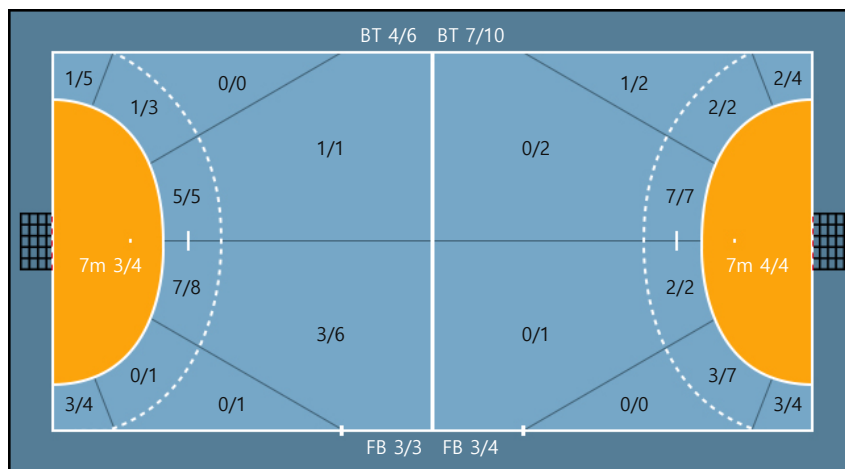

[SK 핸드볼 코리아리그(일반부)]

Shot Distribution

2019. 04. 01 18:00 대구시민체육관

Referees : 차창환 / 박현진
Technical officer : 김석주 / 이향걸
MVP : 21. 조하랑(컬러풀대구)

컬러풀대구   **24**   14 : 10   **24**   **서울시청**

컬러풀대구

Players

Goals / Shots

1. 심현지		
0/0	0/0	0/0
0/0	0/0	0/0
0/0	0/0	0/0

7. 박지원		
0/1	0/0	0/0
0/0	0/0	0/0
0/0	0/0	0/1

10. 송은아		
0/0	0/0	0/0
0/0	0/0	0/0
0/0	0/0	0/0

12. 박소리		
0/0	0/0	0/0
0/0	0/0	0/0
0/0	0/0	0/0

17. 윤지민		
0/0	1/1	0/0
0/0	0/0	0/0
0/0	0/1	0/0

19. 원미나		
0/0	0/0	0/1
0/0	0/0	2/2
2/2	0/1	1/1

21. 조하랑		
1/1	0/1	1/1
1/1	0/0	1/1
3/4	1/1	1/1

22. 노하늘		
0/0	0/0	0/0
0/0	0/0	0/0
0/0	0/0	0/0

23. 김아영		
0/0	0/0	0/0
0/0	0/0	0/0
2/2	0/1	0/0

24. 김혜원		
0/0	0/0	0/1
0/0	0/0	0/0
1/1	1/1	0/1

Missed: 1   Blocked: 2

Post: 2

25. 정유라		
0/0	0/0	0/0
0/0	0/0	1/1
2/2	1/2	1/1

27. 이다현		
0/0	0/0	0/0
0/0	0/0	0/0
0/0	0/0	0/0

Blocked: 4

Team

Goals / Shots

Team		
1/2	1/2	1/3
1/1	0/0	4/4
10/11	3/7	3/5

Missed: 1   Post: 2   Blocked: 6

Offense

Defense

Goalkeepers

Goals / Shots

1. 심현지		
0/0	0/0	2/2
1/1	0/0	0/1
0/0	1/1	0/0

12. 박소리		
0/0	3/3	1/2
2/3	0/0	0/0
8/9	0/3	6/8

2Min	2 Minute Suspensions	AS	Assists	BS	Block Shots	BT	Breakthroughs	RB	Rebound
DR	Disqualification with report	RC	Red cards	FB	Fast Breaks	G/S	Goals/Shots	BD	Blocked
S/S	Saves/Shots	YC	Yellow cards	ST	Steals	TF	Technical Faults	%	Efficiency