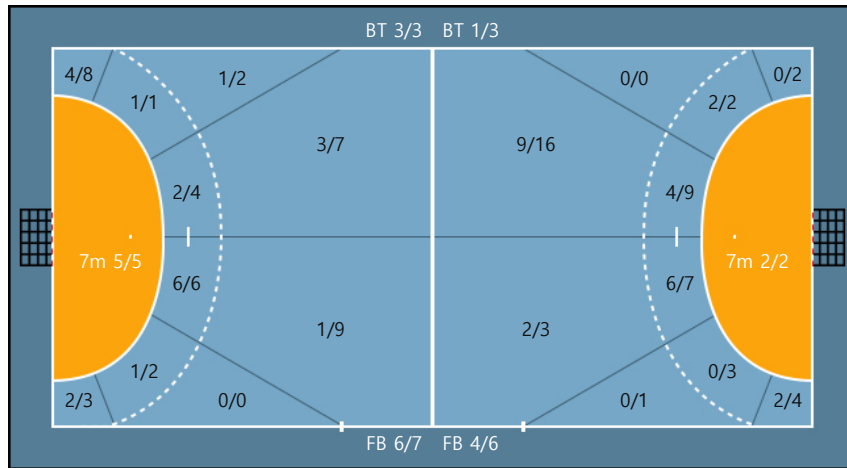

부산시설공단

Players

Goals / Shots

3. 함지선		
0/0	0/0	0/0
0/0	0/0	0/0
0/0	2/2	0/0

Post: 1

7. 김수정		
0/0	0/0	0/0
0/0	0/0	0/0
0/1	0/0	1/1

9. 정가희		
1/1	0/0	0/0
0/0	0/0	0/0
1/1	0/0	1/1

11. 류은희		
0/1	0/0	1/2
0/0	0/1	0/2
1/1	0/1	2/3

Missed: 2 Blocked: 2

12. 주희		
0/0	0/0	0/0
0/0	0/0	0/0
0/0	0/0	0/0

13. 박준희		
1/1	0/1	0/0
1/1	0/0	0/1
0/0	0/0	1/1

Post: 1

16. 노지훈		
0/0	0/0	0/0
0/0	0/0	0/0
0/0	0/0	0/0

17. 심해인		
0/0	0/0	0/0
0/0	0/0	0/0
0/1	0/0	0/0

Missed: 1 Blocked: 2

19. 강은혜		
0/0	0/0	0/0
0/0	0/0	1/1
0/0	2/2	0/0

21. 최지현		
0/0	0/0	0/0
0/0	0/0	0/0
0/0	0/0	0/0

23. 이미경		
0/0	0/0	0/1
1/1	0/0	0/0
0/0	0/0	0/0

24. 권한나		
1/2	0/0	1/1
0/0	0/0	0/1
5/5	1/3	1/1

Blocked: 2

27. 남영신		
0/0	0/0	0/0
0/0	0/0	0/0
0/0	0/0	0/0

47. 송미영		
0/0	0/0	0/0
0/0	0/0	0/0
0/0	0/0	0/0

99. 케티		
0/0	0/0	0/0
0/0	0/0	0/0
0/0	0/0	0/0

Team

Goals / Shots

Team		
3/5	0/1	2/4
2/2	0/1	1/5
7/9	5/8	6/7

Missed: 3 Post: 2 Blocked: 6

Offense

Defense

Goalkeepers

Goals / Shots

12. 주희		
5/8	4/7	4/4
0/1	0/0	2/4
4/8	4/7	3/5

47. 송미영		
0/0	0/0	0/0
0/0	0/0	0/0
1/1	0/0	0/0

2Min	2 Minute Suspensions	AS	Assists	BS	Block Shots	BT	Breakthroughs	RB	Rebound
DR	Disqualification with report	RC	Red cards	FB	Fast Breaks	G/S	Goals/Shots	BD	Blocked
S/S	Saves/Shots	YC	Yellow cards	ST	Steals	TF	Technical Faults	%	Efficiency