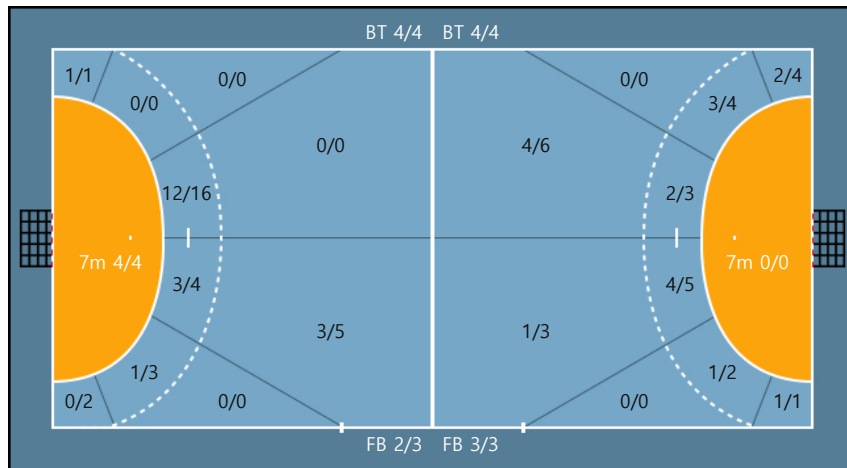

[제74회 전국 종별 핸드볼선수권대회(중등부)]

Shot Distribution

2019. 04. 16 11:50 한체대 오륜관

Referees :

Technical officer :

MVP : -

일신여자중학교

24

13 : 8
11 : 10

18

세연중학교

일신여자중학교

Players

Goals / Shots

1. 송예은		
0/0	0/0	0/0
0/0	0/0	0/0
0/0	0/0	0/0

7. 이수연		
0/0	0/0	0/0
0/0	0/0	0/0
0/0	0/0	0/0

9. 김재은		
0/0	0/0	0/0
0/0	0/0	0/0
0/0	0/0	0/0

10. 조유희		
0/0	0/0	1/1
1/1	0/0	0/0
0/0	0/0	0/0

11. 김서진		
0/0	0/1	1/2
0/0	0/0	1/2
2/2	0/1	0/0

12. 정민지		
0/0	0/0	0/0
0/0	0/0	0/0
0/0	0/0	0/0

13. 박효빈		
0/0	0/0	0/0
0/0	0/0	0/0
0/0	0/0	0/0

15. 이선미		
0/0	0/0	0/0
0/0	0/0	0/0
0/0	0/0	0/0

16. 신지아		
0/0	0/0	0/0
0/0	0/0	0/0
0/0	0/0	0/0

17. 이제은		
0/0	0/0	0/0
0/0	0/0	0/0
0/0	0/0	0/0

18. 김지아		
0/0	0/0	1/1
0/0	0/0	0/1
0/0	1/2	0/0

20. 김지선		
0/0	0/0	0/0
0/0	0/0	0/0
0/0	0/0	0/0

21. 박지현		
3/3	0/0	0/0
1/2	0/0	2/3
3/4	1/1	0/0

22. 이채은		
0/0	0/0	0/0
0/0	0/0	0/0
0/0	0/0	0/0

24. 차서연		
0/0	0/0	0/0
1/1	0/0	0/0
1/1	0/0	0/0

Post: 1

Post: 1

25. 양처림		
0/0	0/0	2/2
0/0	0/0	2/2
0/0	0/0	0/0

Team

Goals / Shots

Team		
3/3	0/1	5/6
3/4	0/0	5/8
6/7	2/4	0/0

Missed: 0 Post: 2 Blocked: 0

Offense

Defense

Goalkeepers

Goals / Shots

12. 정민지		
3/4	0/0	5/7
2/2	0/1	3/4
0/0	3/5	1/1

16. 신지아		
1/1	0/0	0/0
0/0	0/0	0/0
0/0	0/0	0/0

2Min	2 Minute Suspensions	AS	Assists	BS	Block Shots	BT	Breakthroughs	RB	Rebound
DR	Disqualification with report	RC	Red cards	FB	Fast Breaks	G/S	Goals/Shots	BD	Blocked
S/S	Saves/Shots	YC	Yellow cards	ST	Steals	TF	Technical Faults	%	Efficiency