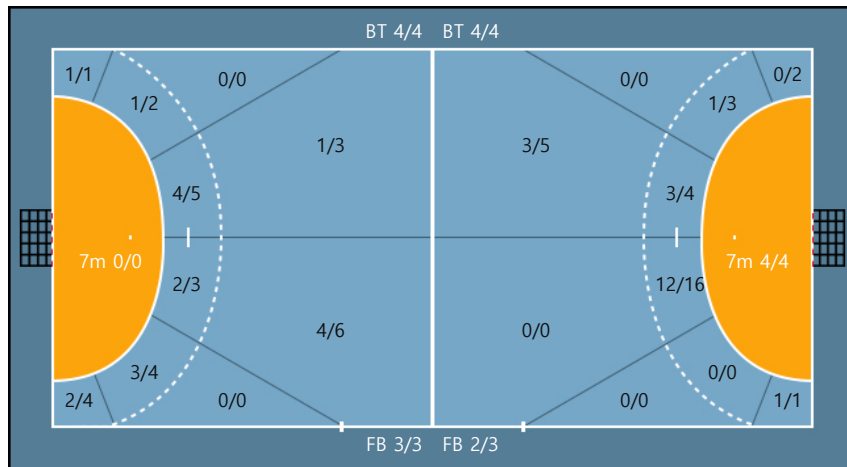

[제74회 전국 중별 핸드볼선수권대회(중등부)]

Shot Distribution

2019. 04. 16 11:50 한체대 오륜관

Referees :

Technical officer :

MVP : -

일신여자중학교

24

13 : 8
11 : 10

18

세연중학교

세연중학교

Players

Goals / Shots

2. 허민지		
0/0	0/0	0/0
0/0	0/0	0/0
0/0	0/0	0/0

6. 권아람		
0/0	0/0	0/0
0/0	0/0	0/0
0/0	1/2	0/0

14. 김은영		
0/0	0/0	0/0
0/0	0/0	0/0
0/0	0/0	0/0

15. 황다솜		
0/0	0/0	0/0
0/0	0/0	0/0
0/0	0/0	0/0

16. 장서연		
0/0	0/0	0/0
0/0	0/0	0/0
0/0	0/0	0/0

17. 신재연		
0/0	0/0	0/0
0/0	0/0	1/1
0/0	0/0	0/0

19. 김세진		
0/0	0/0	0/0
1/1	0/0	0/0
0/0	0/0	0/0

20. 신채현		
1/1	0/0	1/3
0/0	0/1	0/0
0/0	1/1	0/0

21. 김소울		
0/0	0/0	0/0
0/0	0/0	2/3
0/0	0/1	1/1

23. 김민서		
3/4	0/0	4/4
1/1	0/0	0/0
0/0	1/1	0/0

Blocked: 1

Missed: 1

Missed: 2

Team

Goals / Shots

Team		
4/5	0/0	5/7
2/2	0/1	3/4
0/0	3/5	1/1

Missed: 3 Post: 0 Blocked: 1

Offense

Defense

Goalkeepers

Goals / Shots

16. 장서연		
3/3	0/1	5/6
3/4	0/0	5/8
6/7	2/4	0/0

2Min	2 Minute Suspensions	AS	Assists	BS	Block Shots	BT	Breakthroughs	RB	Rebound
DR	Disqualification with report	RC	Red cards	FB	Fast Breaks	G/S	Goals/Shots	BD	Blocked
S/S	Saves/Shots	YC	Yellow cards	ST	Steals	TF	Technical Faults	%	Efficiency