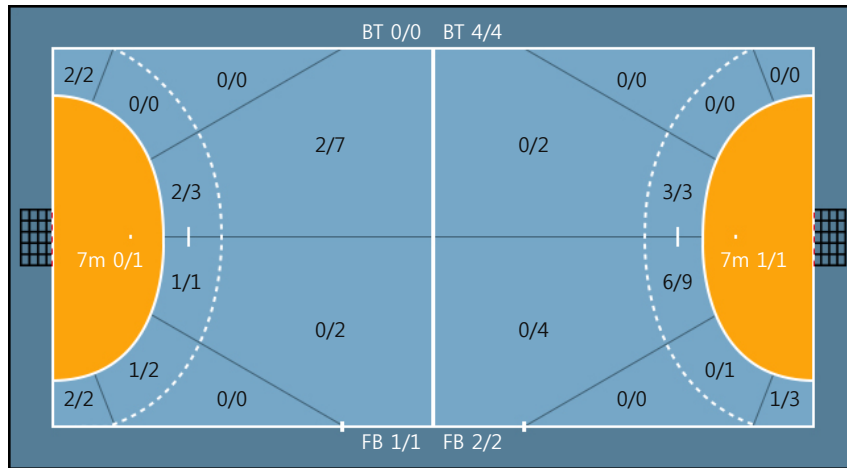

Team		
4/5	0/2	2/5
0/0	1/1	2/2
1/2	0/0	0/0

Missed: 3    Post: 0    Blocked: 1

**Offense**

**Defense**

**Goalkeepers**

**Goals / Shots**

12. 이가온		
2/5	0/0	2/2
2/2	0/0	2/3
1/3	1/1	1/1

2Min	2 Minute Suspensions	AS	Assists	BS	Block Shots	BT	Breakthroughs	RB	Rebound
DR	Disqualification with report	RC	Red cards	FB	Fast Breaks	G/S	Goals/Shots	BD	Blocked
S/S	Saves/Shots	YC	Yellow cards	ST	Steals	TF	Technical Faults	%	Efficiency